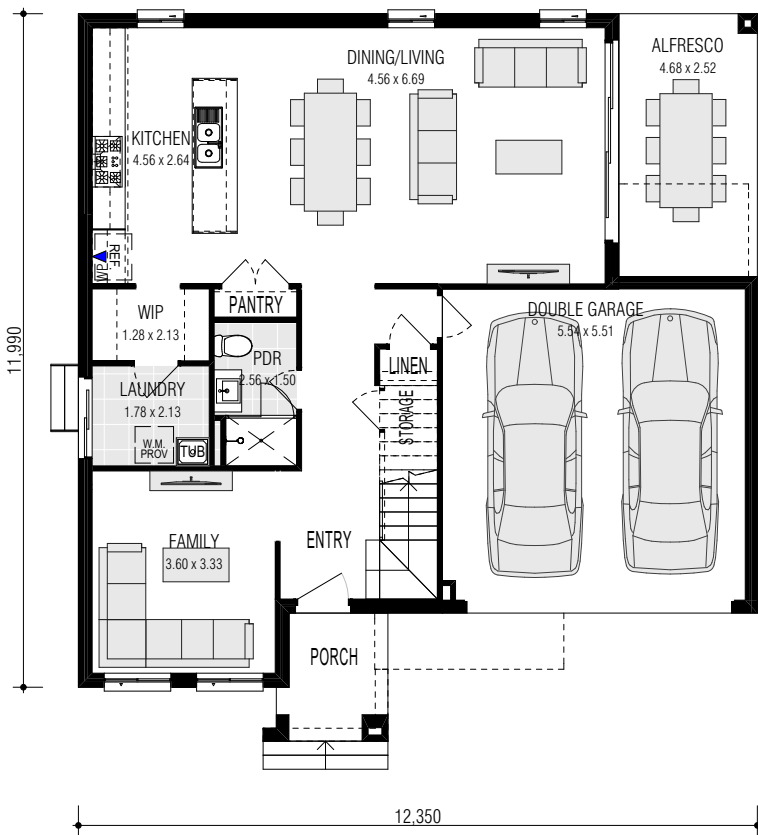

LOT 1 FOURTEENTH AVENUE - AUSTRAL

LAND SIZE: 300m² | HOUSE SIZE: 238.74m² | SQUARES: 25.7Sq

\$1,199,800

HEMSWORTH 23.5 MOD | WOODSIDE FACADE

IN CONSTRUCTION - INSPECT NOW

- In Construction / Pay on Completion
- Close to schools and Shops
- Great access to Motorways
- Quality Inclusions
- 4 Bedrooms with 2 Living Spaces
- Rare Double Garage
- Won't Last At This Price

4  3  2 

AGENT NAME
M: XXXX XXX XXX | Ph: XXXX XXXX
E: _____@firststyle.com.au
DISPLAY NAME
Display Address here

CLIENT INITIALS.....

INCLUSIONS:

- Tiling to Verandah, Entry, Kitchen, Family/Dining, Sitting & Alfresco
- Carpet to Bedrooms
- Gas package incl. Instantaneous HWS (if available)
- Fixed Site Costs & Basix Requirements
- 2.59m Ceilings (ground floor only)
- T2 Termite Treated Frame & Perimeter Protection
- Coloured concrete Driveway & Pathway to Porch
- Remote Control Panel Lift Garage Door
- Stone benchtop to Kitchen
- Westinghouse Appliances
- Alarm System
- 10 LED Downlights
- Fully Ducted Day/Night Air Conditioning

25 YEARS PREMIUM UPGRADES

INCLUDED

- Fence to Side & Rear plus one Gate
- Turf to front and back
- Washed pebbles along both sides
- Letterbox
- Planting as required

UPGRADES PLUS

- Two-tone Kitchen Cupboards
- Finger Pull to Overhead Kitchen Cupboards
- Front Door Upgrade
- Accent Internal Panel Doors
- Gloss Vanities
- Full Height Wall Tiling to Bathroom & Ensuite
- Selected Glazed Porcelain Tiles to the Main Floor Areas (500x500)
- Water Point fridge Space
- Fly screens to all openable windows