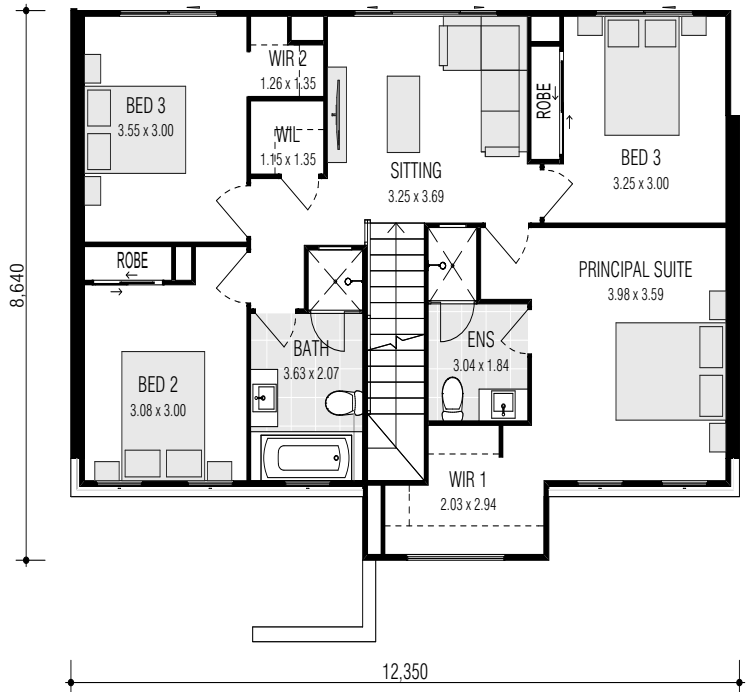

LOT 1 FOURTEENTH AVENUE - AUSTRAL

LAND SIZE: 300m² | HOUSE SIZE: 238.74m² | SQUARES: 25.7Sq

\$1,199,800

HEMSWORTH 23.5 MOD | WOODSIDE FACADE

IN CONSTRUCTION - INSPECT NOW

- In Construction / Pay on Completion
- Close to schools and Shops
- Great access to Motorways
- Quality Inclusions
- 4 Bedrooms with 2 Living Spaces
- Rare Double Garage
- Won't Last At This Price

4  3  2 

AGENT NAME
M: XXXX XXX XXX | Ph: XXXX XXXX
E: _____@firststyle.com.au
DISPLAY NAME
Display Address here

CLIENT INITIALS.....

INCLUSIONS:

- Tiling to Verandah, Entry, Kitchen, Family/Dining, Sitting & Alfresco
- Carpet to Bedrooms
- Gas package incl. Instantaneous HWS (if available)
- Fixed Site Costs & Basix Requirements
- 2.59m Ceilings (ground floor only)
- T2 Termite Treated Frame & Perimeter Protection
- Coloured concrete Driveway & Pathway to Porch
- Remote Control Panel Lift Garage Door
- Stone benchtop to Kitchen
- Westinghouse Appliances
- Alarm System
- 10 LED Downlights
- Fully Ducted Day/Night Air Conditioning

25 YEARS PREMIUM UPGRADES

INCLUDED

- Fence to Side & Rear plus one Gate
- Turf to front and back
- Washed pebbles along both sides
- Letterbox
- Planting as required

UPGRADES PLUS

- Two-tone Kitchen Cupboards
- Finger Pull to Overhead Kitchen Cupboards
- Front Door Upgrade
- Accent Internal Panel Doors
- Gloss Vanities
- Full Height Wall Tiling to Bathroom & Ensuite
- Selected Glazed Porcelain Tiles to the Main Floor Areas (500x500)
- Water Point fridge Space
- Fly screens to all openable windows