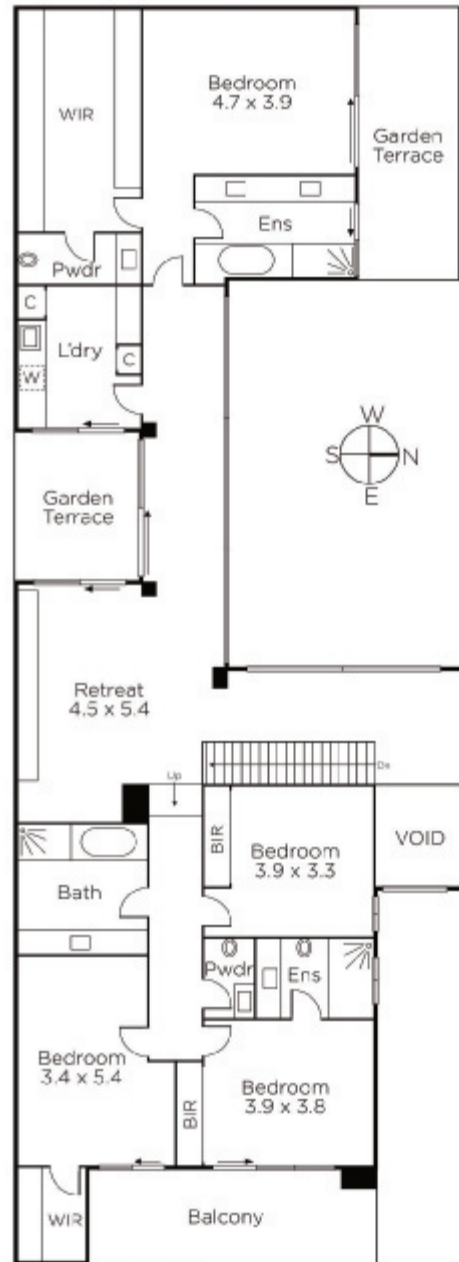

FIRST FLOOR