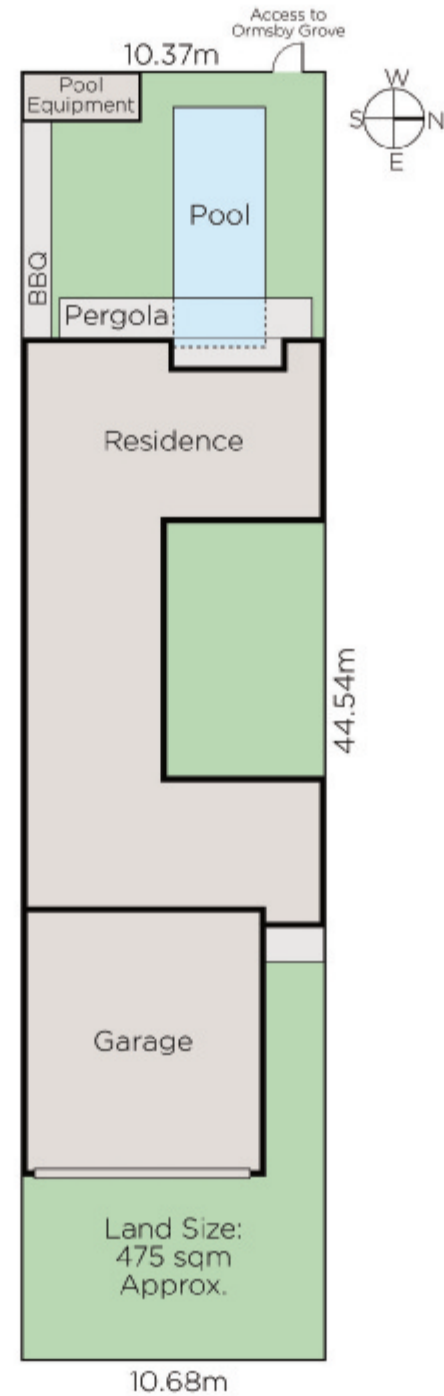

Disclaimer: Information provided is believed to be accurate as at the date of printing, no responsibility is taken for any errors or omissions. It is your responsibility to obtain independent, professional advice. Personal information collected from you is for security purposes and to contact you should the property sell prior to auction. We may use this information to provide you with other real estate services including referrals to authorised financial services' providers. Visit our website at www.marshallwhite.com.au for our privacy policy.