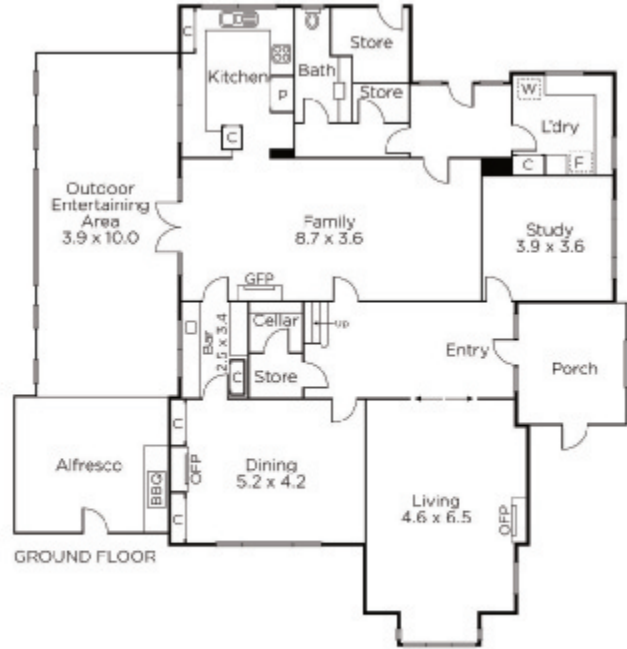

Disclaimer: Information provided is believed to be accurate as at the date of printing, no responsibility is taken for any errors or omissions. It is your responsibility to obtain independent, professional advice. Personal information collected from you is for security purposes and to contact you should the property sell prior to auction. We may use this information to provide you with other real estate services including referrals to authorised financial services' providers. Visit our website at www.marshallwhite.com.au for our privacy policy.