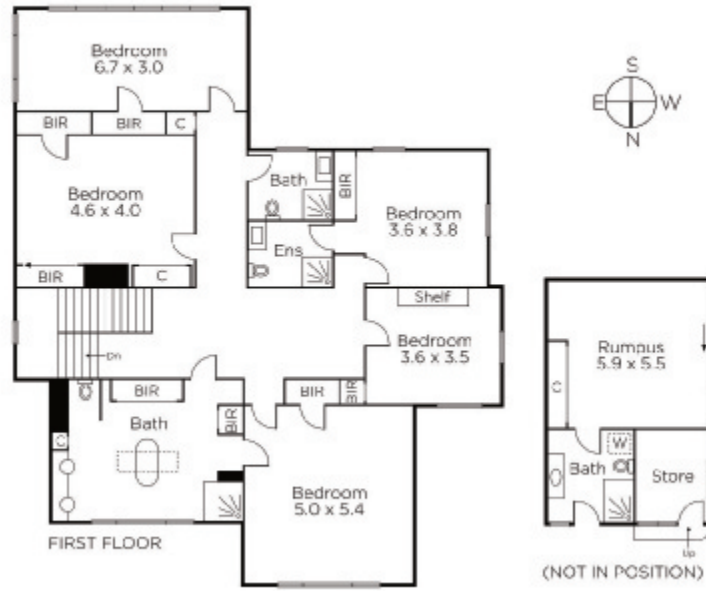

Disclaimer: Information provided is believed to be accurate as at the date of printing, no responsibility is taken for any errors or omissions. It is your responsibility to obtain independent, professional advice. Personal information collected from you is for security purposes and to contact you should the property sell prior to auction. We may use this information to provide you with other real estate services including referrals to authorised financial services' providers. Visit our website at www.marshallwhite.com.au for our privacy policy.