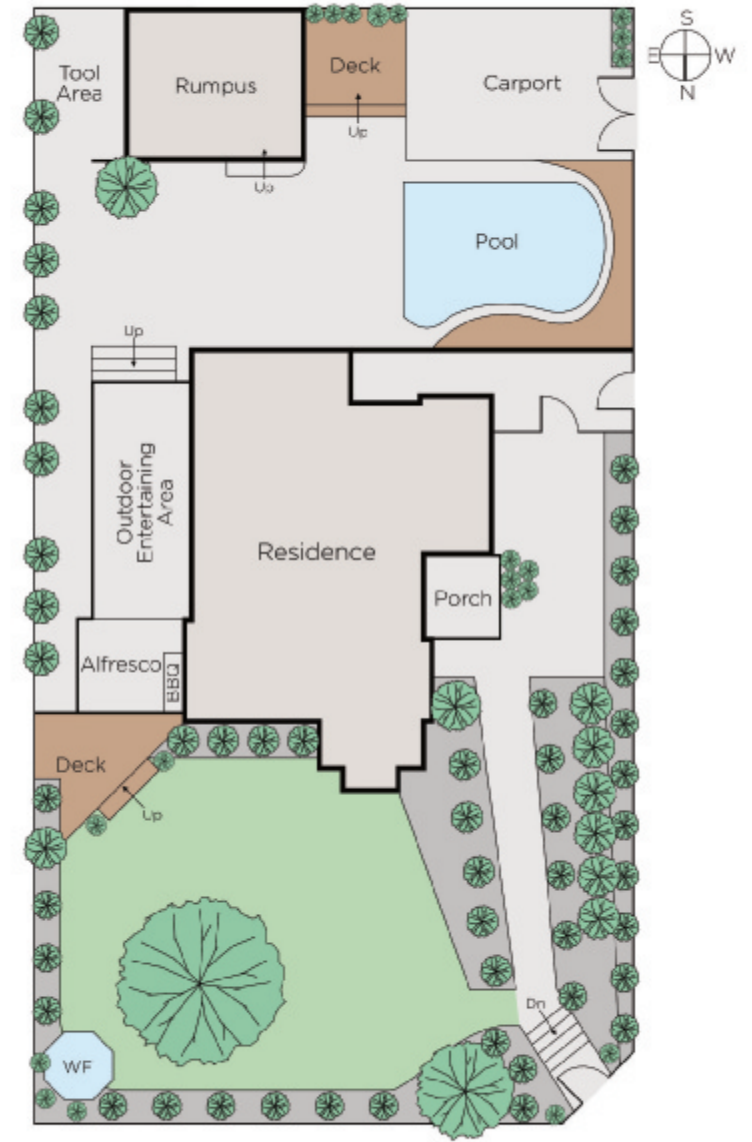

Disclaimer: Information provided is believed to be accurate as at the date of printing, no responsibility is taken for any errors or omissions. It is your responsibility to obtain independent, professional advice. Personal information collected from you is for security purposes and to contact you should the property sell prior to auction. We may use this information to provide you with other real estate services including referrals to authorised financial services' providers. Visit our website at www.marshallwhite.com.au for our privacy policy.