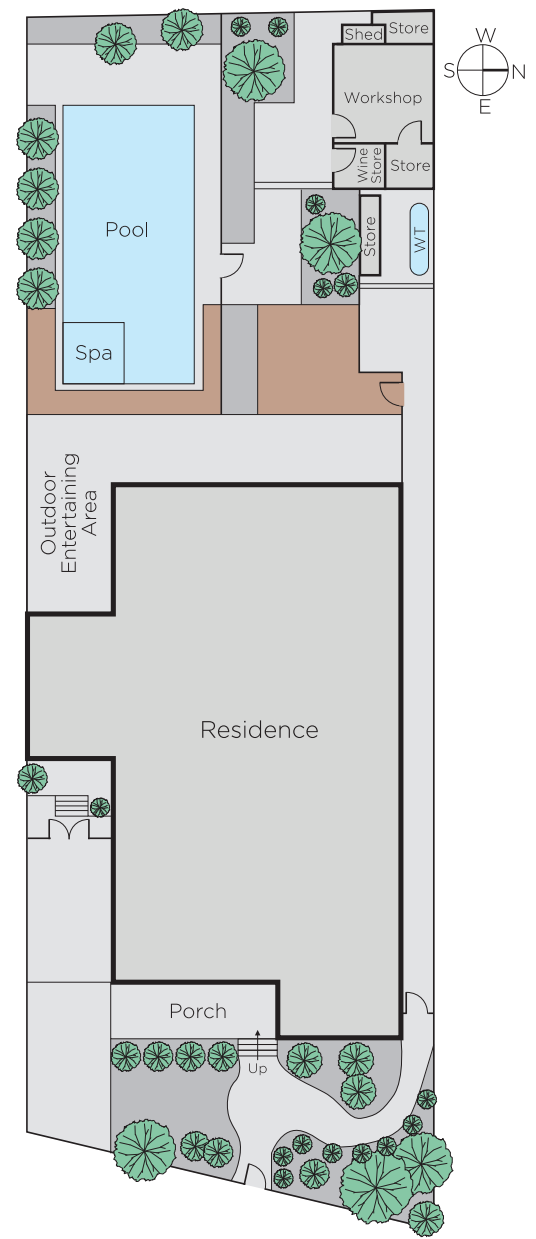

Disclaimer: Information provided is believed to be accurate as at the date of printing, no responsibility is taken for any errors or omissions. It is your responsibility to obtain independent, professional advice. Personal information collected from you is for security purposes and to contact you should the property sell prior to auction. We may use this information to provide you with other real estate services including referrals to authorised financial services' providers. Visit our website at www.marshallwhite.com.au for our privacy policy.