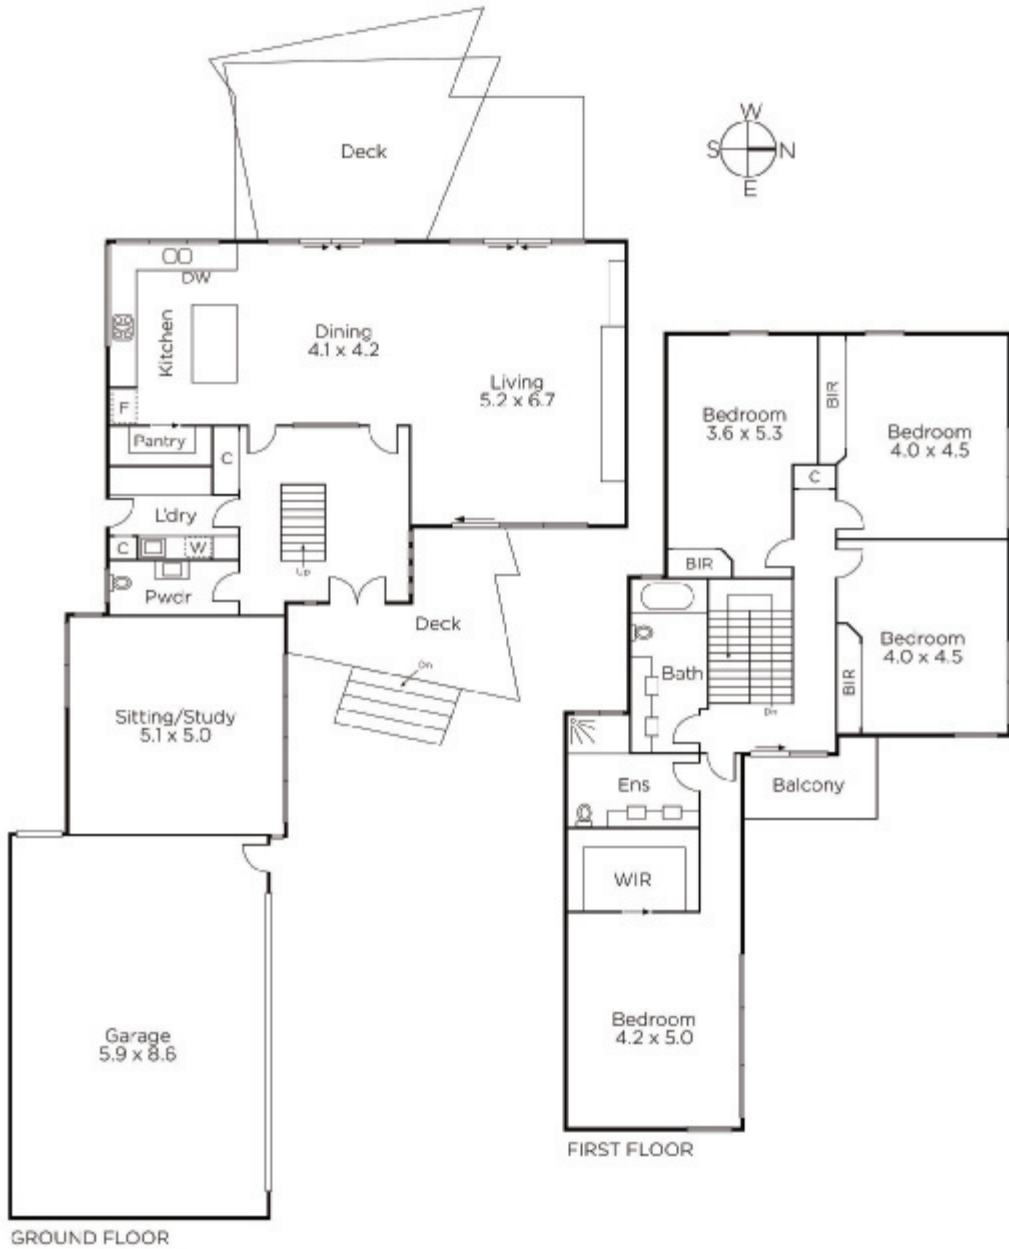

Disclaimer: Information provided is believed to be accurate as at the date of printing, no responsibility is taken for any errors or omissions. It is your responsibility to obtain independent, professional advice. Personal information collected from you is for security purposes and to contact you should the property sell prior to auction. We may use this information to provide you with other real estate services including referrals to authorised financial services' providers. Visit our website at www.marshallwhite.com.au for our privacy policy.