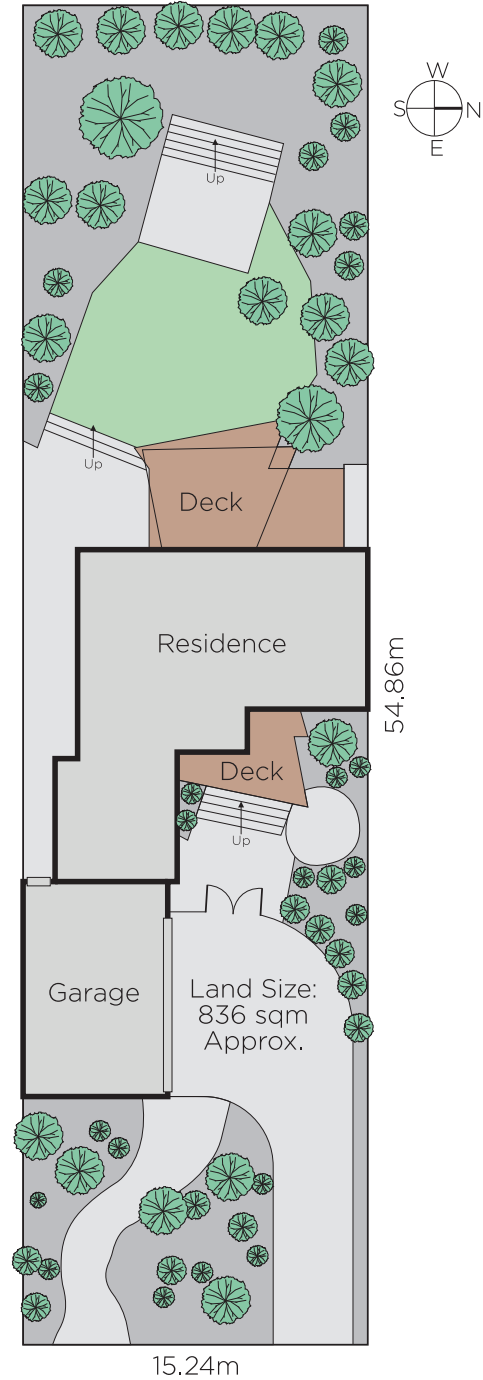

Disclaimer: Information provided is believed to be accurate as at the date of printing, no responsibility is taken for any errors or omissions. It is your responsibility to obtain independent, professional advice. Personal information collected from you is for security purposes and to contact you should the property sell prior to auction. We may use this information to provide you with other real estate services including referrals to authorised financial services' providers. Visit our website at www.marshallwhite.com.au for our privacy policy.