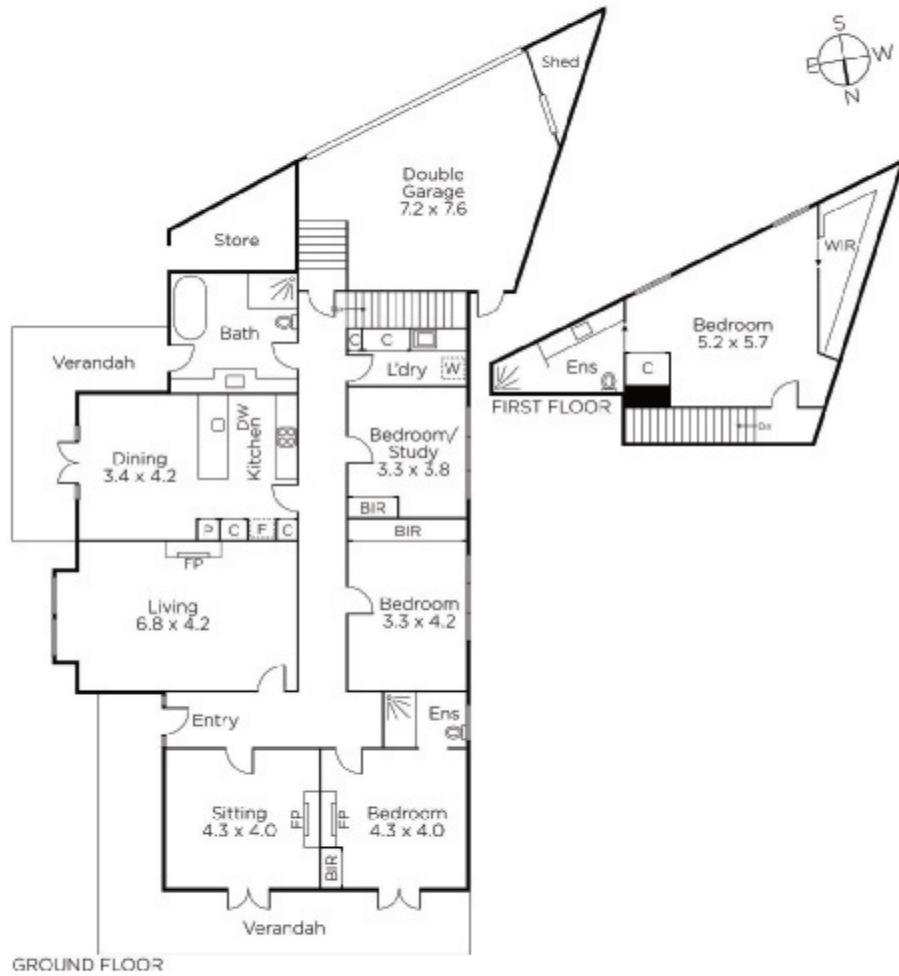

Disclaimer: Information provided is believed to be accurate as at the date of printing, no responsibility is taken for any errors or omissions. It is your responsibility to obtain independent, professional advice. Personal information collected from you is for security purposes and to contact you should the property sell prior to auction. We may use this information to provide you with other real estate services including referrals to authorised financial services' providers. Visit our website at www.marshallwhite.com.au for our privacy policy.