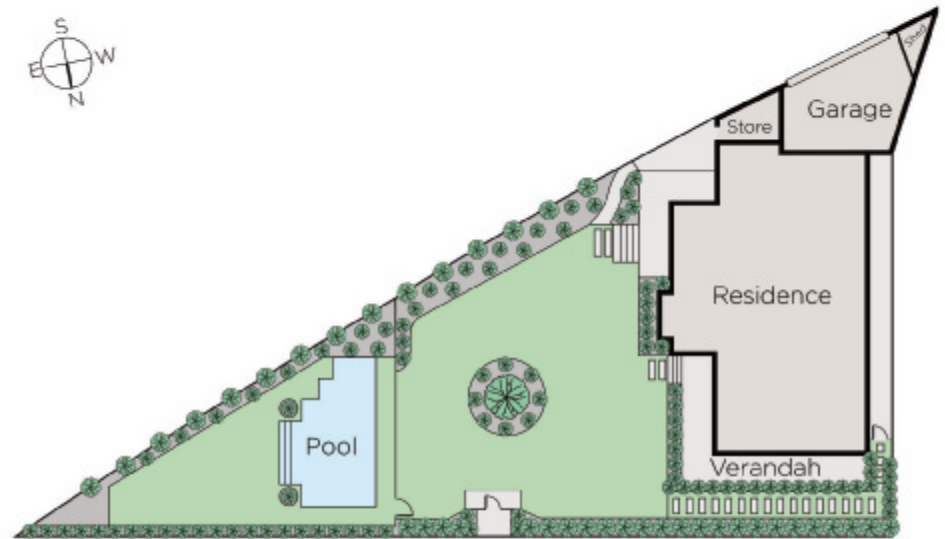

Disclaimer: Information provided is believed to be accurate as at the date of printing, no responsibility is taken for any errors or omissions. It is your responsibility to obtain independent, professional advice. Personal information collected from you is for security purposes and to contact you should the property sell prior to auction. We may use this information to provide you with other real estate services including referrals to authorised financial services' providers. Visit our website at www.marshallwhite.com.au for our privacy policy.