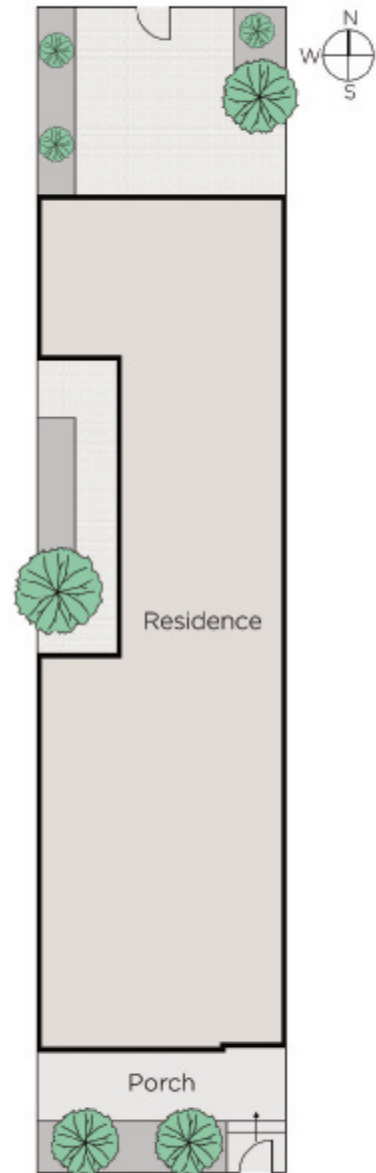

Disclaimer: Information provided is believed to be accurate as at the date of printing, no responsibility is taken for any errors or omissions. It is your responsibility to obtain independent, professional advice. Personal information collected from you is for security purposes and to contact you should the property sell prior to auction. We may use this information to provide you with other real estate services including referrals to authorised financial services' providers. Visit our website at www.marshallwhite.com.au for our privacy policy.