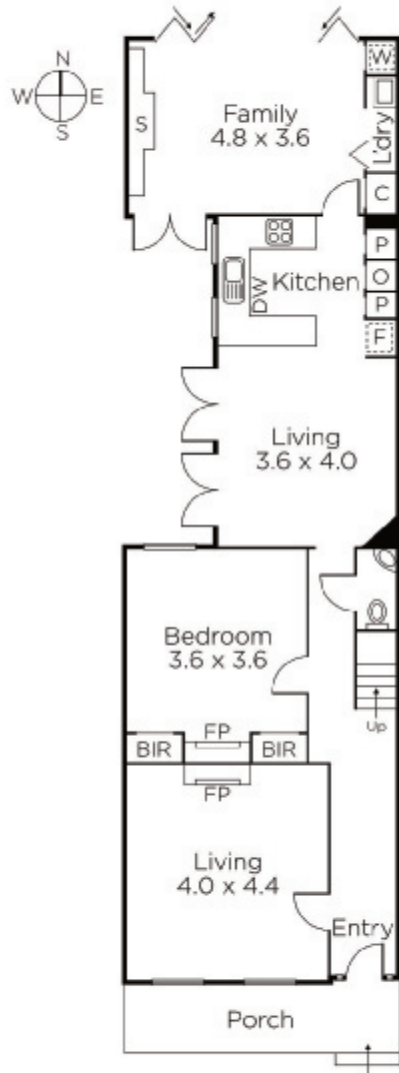

MARSHALLWHITE

58 Grey Street
East Melbourne

Impressive Victorian Elegance

Superbly situated overlooking the leafy parklands of Darling Square, this magnificent double storey Victorian terrace with impressive proportions and captivating elegance provides an exceptional lifestyle opportunity within walking distance to the CBD, Fitzroy Gardens and the MCG. An imposing arched hallway introduces a gracious sitting room featuring Baltic pine floors, an ornate ceiling and marble fireplace. An inviting dining area opening to a side light-filled courtyard is served by a modern well-appointed kitchen. Beyond the kitchen a sun-drenched living room opens out through bi-fold doors to a private north-facing courtyard garden for alfresco dining with access to rear right of way. A beautiful downstairs double bedroom with marble fireplace and built in robe is matched upstairs by the glorious main bedroom with full width balcony, marble fireplace & built in robes, two additional double bedrooms with built in robes, a bathroom, shower-room and large north-facing sun-deck offering city views. Superbly appointed throughout with ducted heating, powder-room and euro-laundry provides the next custodian an opportunity to add their flair and further enhance if desired.

GROUND FLOOR

FIRST FLOOR

Disclaimer: Information provided is believed to be accurate as at the date of printing, no responsibility is taken for any errors or omissions. It is your responsibility to obtain independent, professional advice. Personal information collected from you is for security purposes and to contact you should the property sell prior to auction. We may use this information to provide you with other real estate services including referrals to authorised financial services' providers. Visit our website at www.marshallwhite.com.au for our privacy policy.