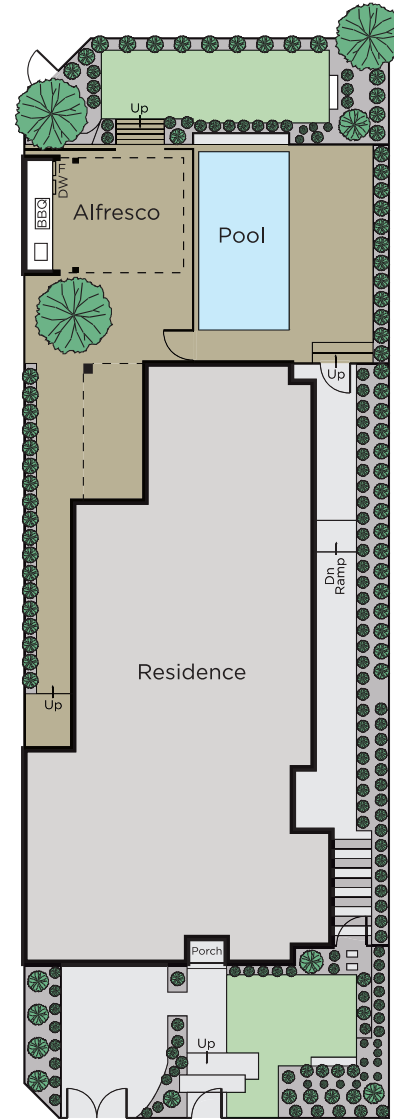

Disclaimer: Information provided is believed to be accurate as at the date of printing, no responsibility is taken for any errors or omissions. It is your responsibility to obtain independent, professional advice. Personal information collected from you is for security purposes and to contact you should the property sell prior to auction. We may use this information to provide you with other real estate services including referrals to authorised financial services' providers. Visit our website at www.marshallwhite.com.au for our privacy policy.