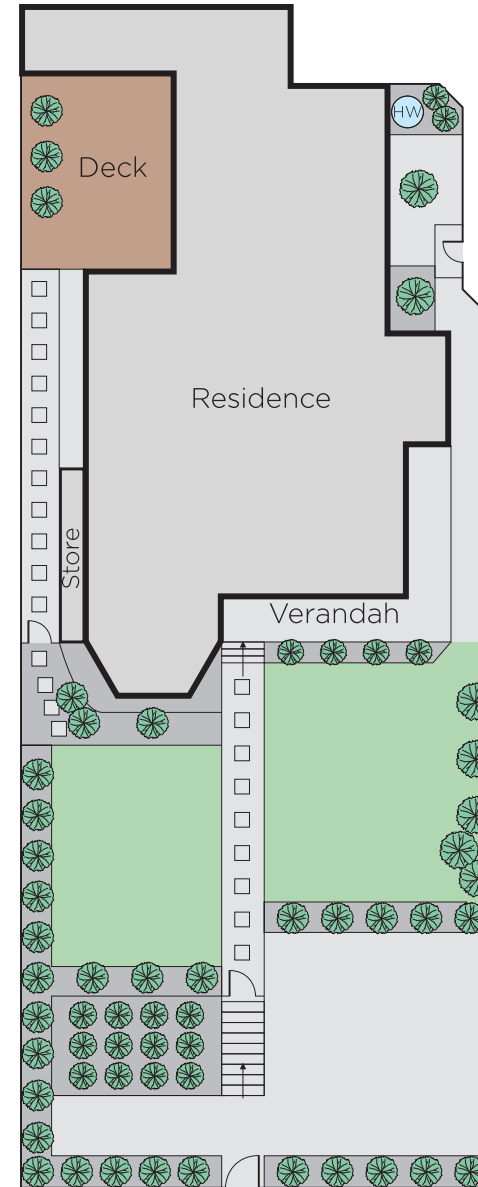

Disclaimer: Information provided is believed to be accurate as at the date of printing, no responsibility is taken for any errors or omissions. It is your responsibility to obtain independent, professional advice. Personal information collected from you is for security purposes and to contact you should the property sell prior to auction. We may use this information to provide you with other real estate services including referrals to authorised financial services' providers. Visit our website at www.marshallwhite.com.au for our privacy policy.