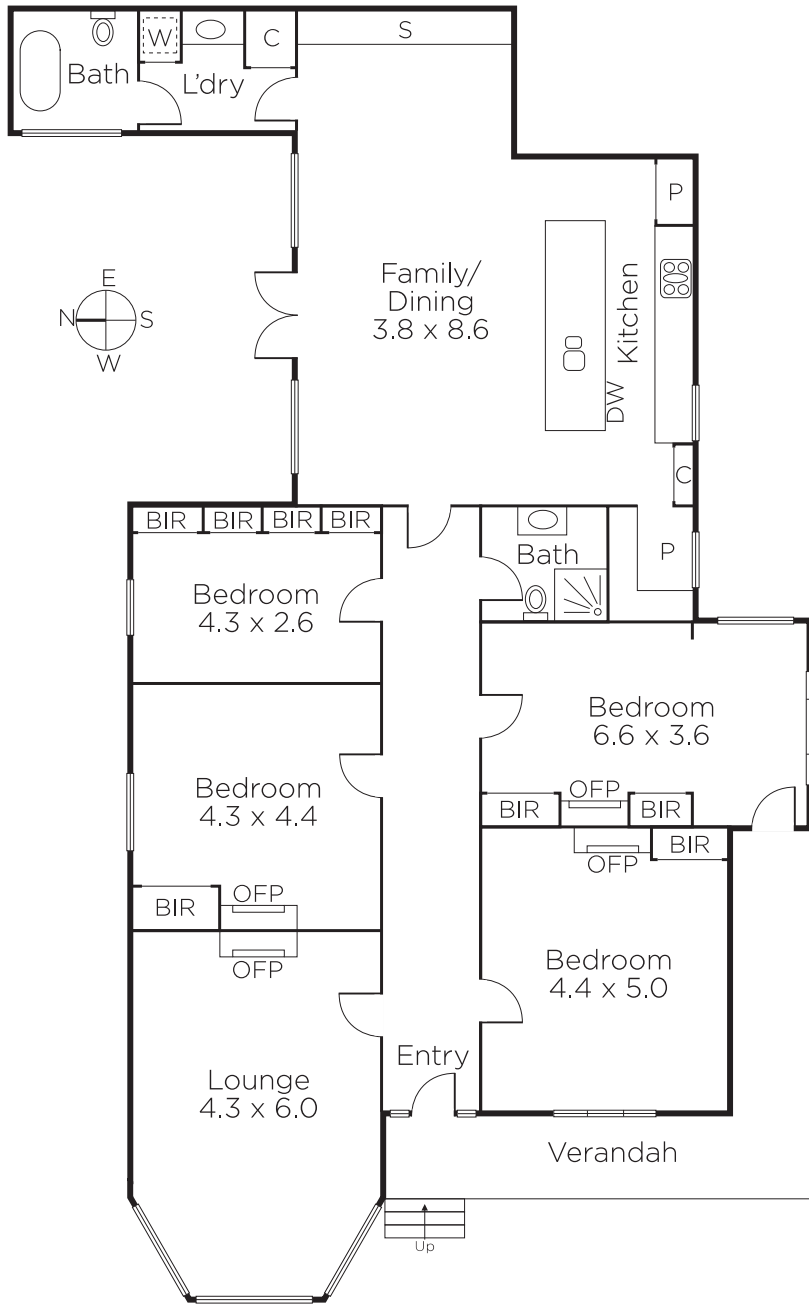

Disclaimer: Information provided is believed to be accurate as at the date of printing, no responsibility is taken for any errors or omissions. It is your responsibility to obtain independent, professional advice. Personal information collected from you is for security purposes and to contact you should the property sell prior to auction. We may use this information to provide you with other real estate services including referrals to authorised financial services' providers. Visit our website at www.marshallwhite.com.au for our privacy policy.