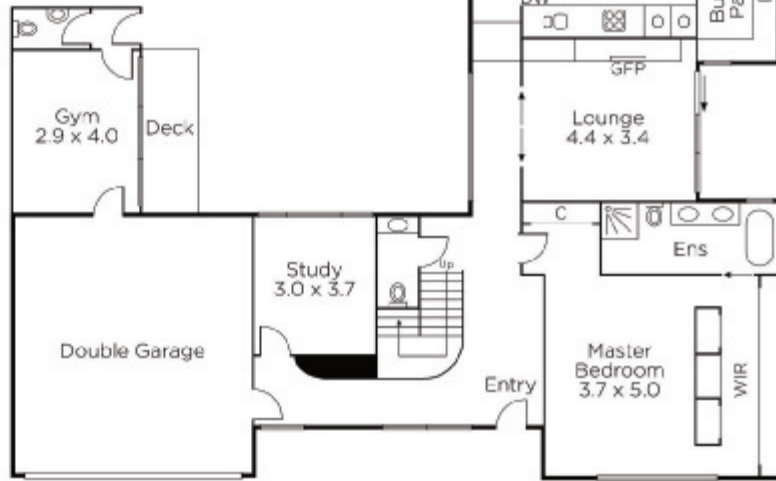

GROUND FLOOR