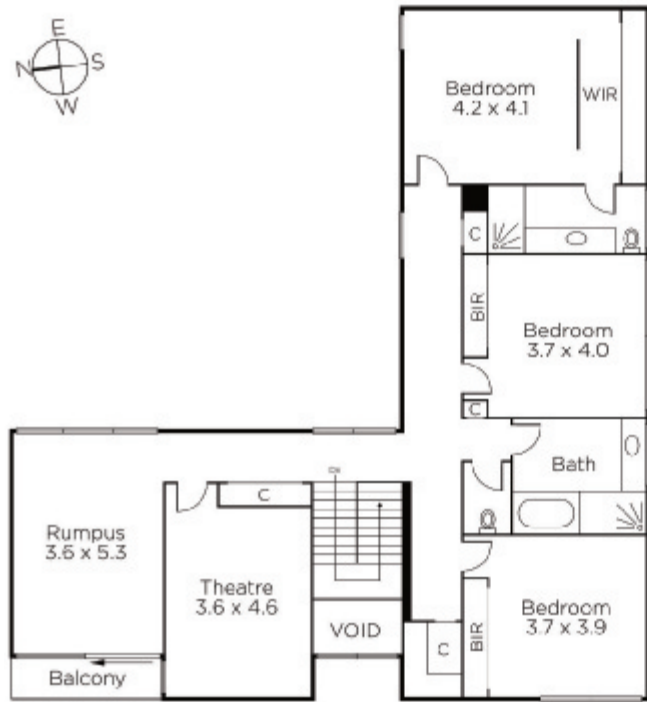

FIRST FLOOR