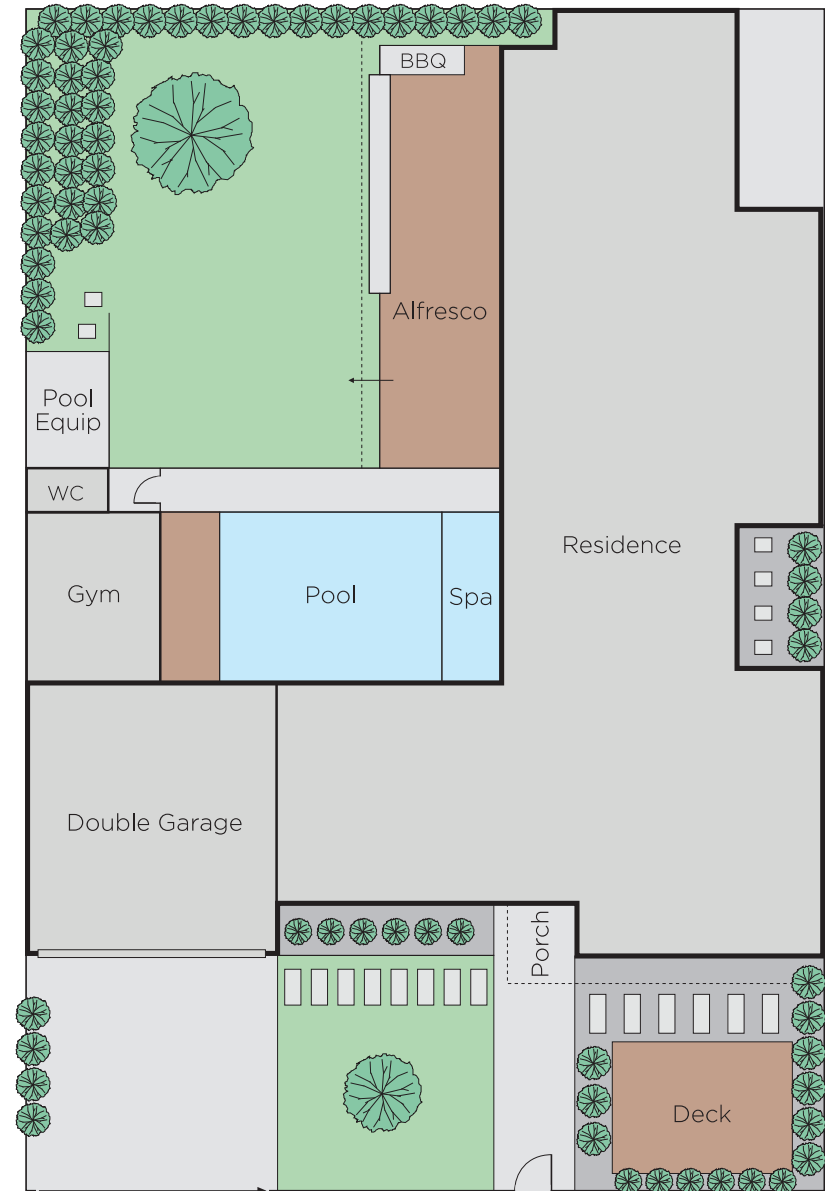

Disclaimer: Information provided is believed to be accurate as at the date of printing, no responsibility is taken for any errors or omissions. It is your responsibility to obtain independent, professional advice. Personal information collected from you is for security purposes and to contact you should the property sell prior to auction. We may use this information to provide you with other real estate services including referrals to authorised financial services' providers. Visit our website at www.marshallwhite.com.au for our privacy policy.