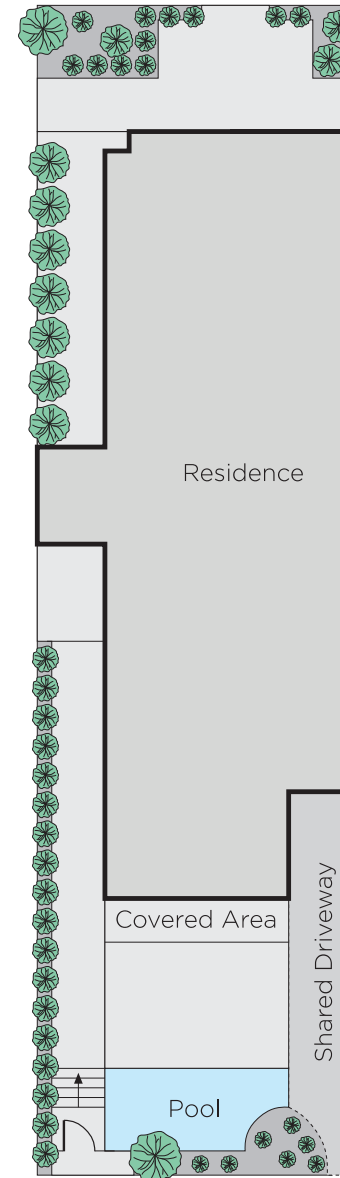

Disclaimer: Information provided is believed to be accurate as at the date of printing, no responsibility is taken for any errors or omissions. It is your responsibility to obtain independent, professional advice. Personal information collected from you is for security purposes and to contact you should the property sell prior to auction. We may use this information to provide you with other real estate services including referrals to authorised financial services' providers. Visit our website at www.marshallwhite.com.au for our privacy policy.