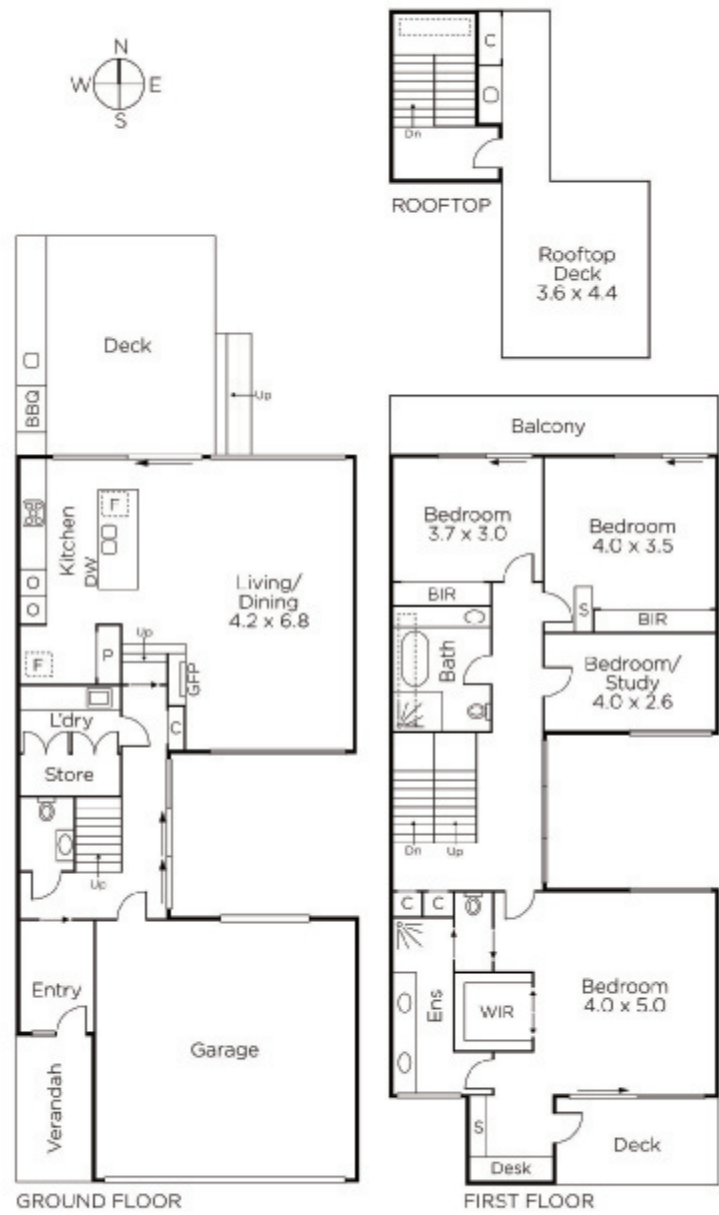

Disclaimer: Information provided is believed to be accurate as at the date of printing, no responsibility is taken for any errors or omissions. It is your responsibility to obtain independent, professional advice. Personal information collected from you is for security purposes and to contact you should the property sell prior to auction. We may use this information to provide you with other real estate services including referrals to authorised financial services' providers. Visit our website at www.marshallwhite.com.au for our privacy policy.