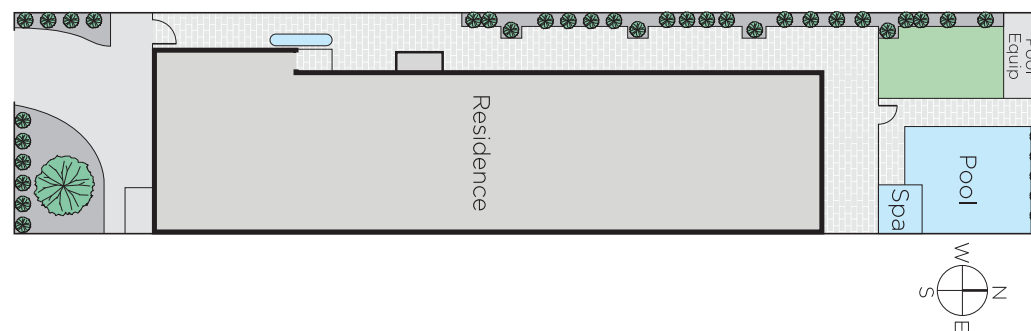

MARSHALLWHITE

225 Bay Street, Brighton

Disclaimer: Information provided is believed to be accurate as at the date of printing, no responsibility is taken for any errors or omissions. It is your responsibility to obtain independent, professional advice. Personal information collected from you is for security purposes and to contact you should the property sell prior to auction. We may use this information to provide you with other real estate services including referrals to authorised financial services providers. Visit our website at www.marshallwhite.com.au for our privacy policy.