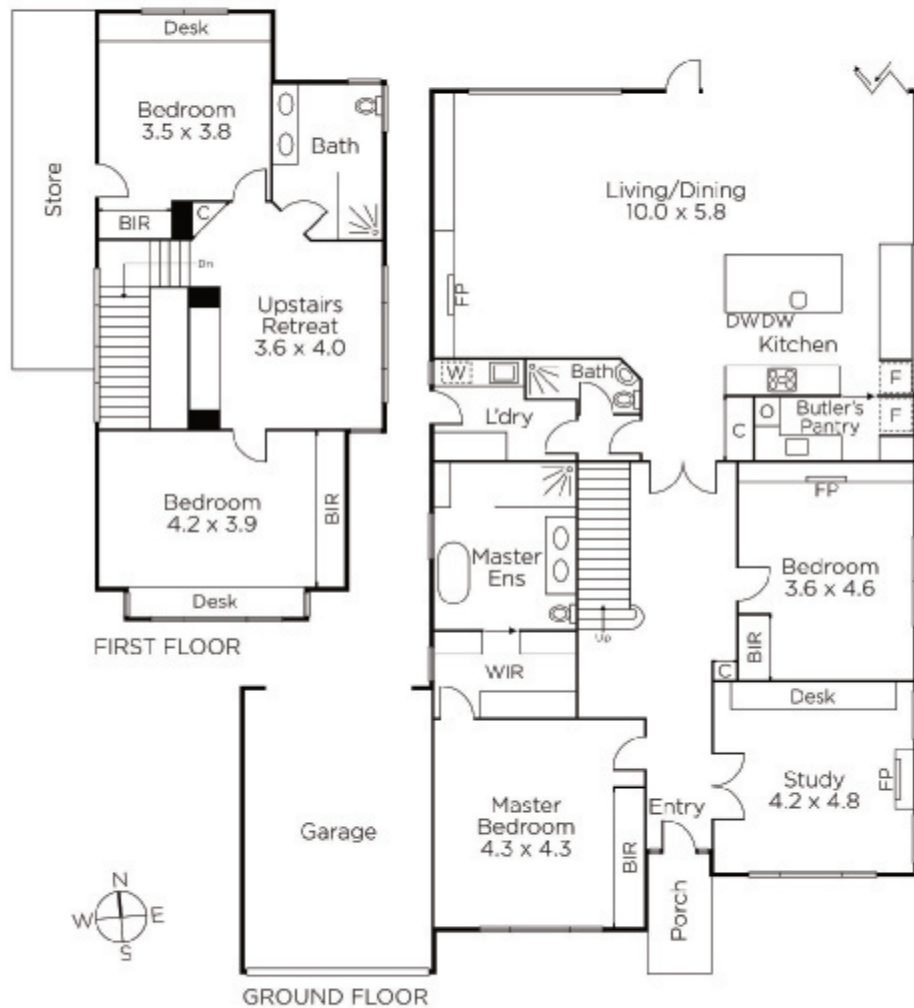

Disclaimer: Information provided is believed to be accurate as at the date of printing, no responsibility is taken for any errors or omissions. It is your responsibility to obtain independent, professional advice. Personal information collected from you is for security purposes and to contact you should the property sell prior to auction. We may use this information to provide you with other real estate services including referrals to authorised financial services' providers. Visit our website at www.marshallwhite.com.au for our privacy policy.