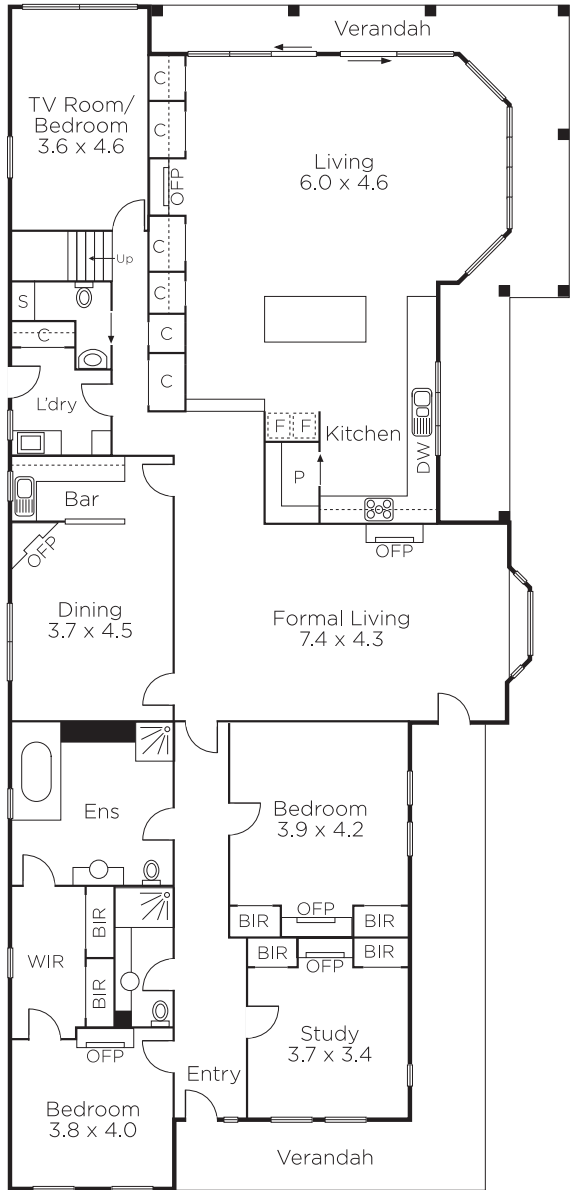

GROUND FLOOR