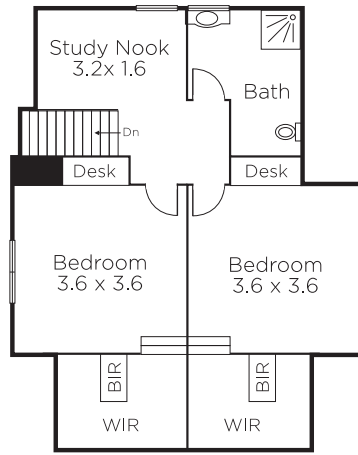

FIRST FLOOR