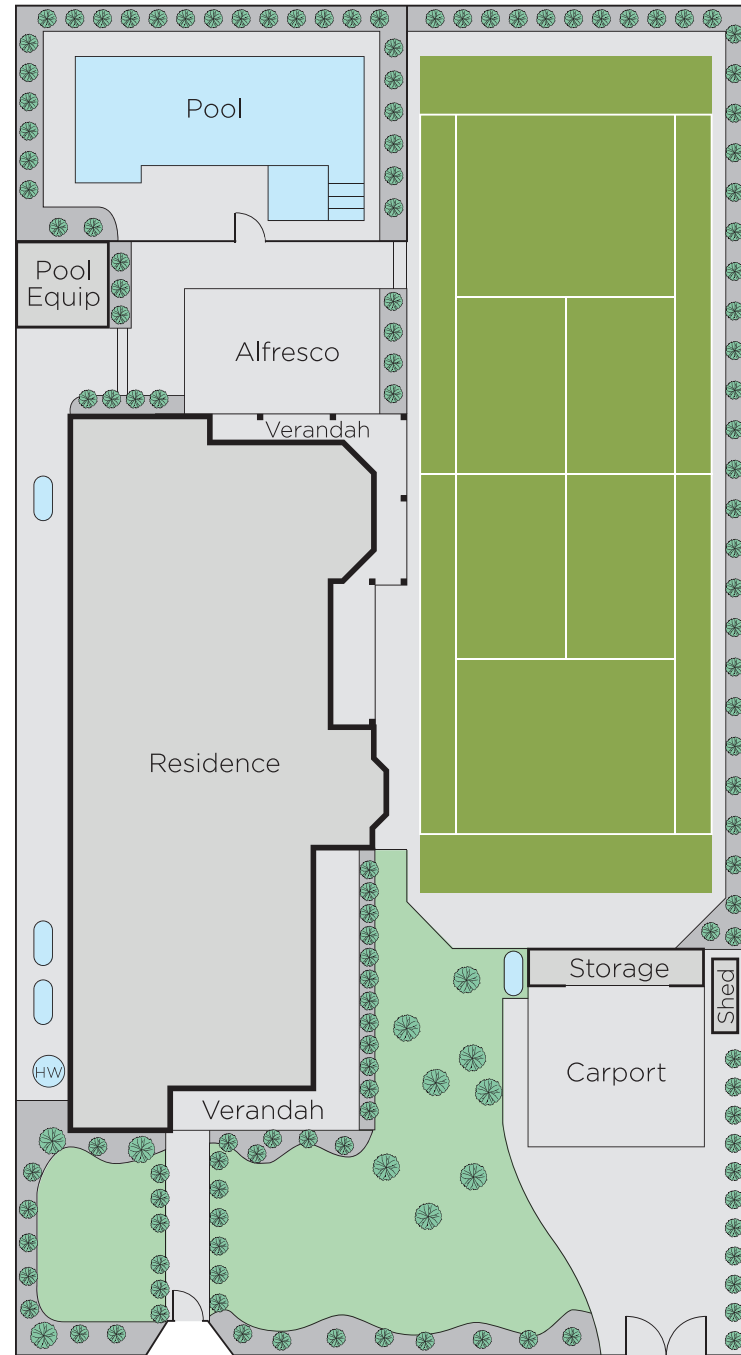

Disclaimer: Information provided is believed to be accurate as at the date of printing, no responsibility is taken for any errors or omissions. It is your responsibility to obtain independent, professional advice. Personal information collected from you is for security purposes and to contact you should the property sell prior to auction. We may use this information to provide you with other real estate services including referrals to authorised financial services' providers. Visit our website at www.marshallwhite.com.au for our privacy policy.