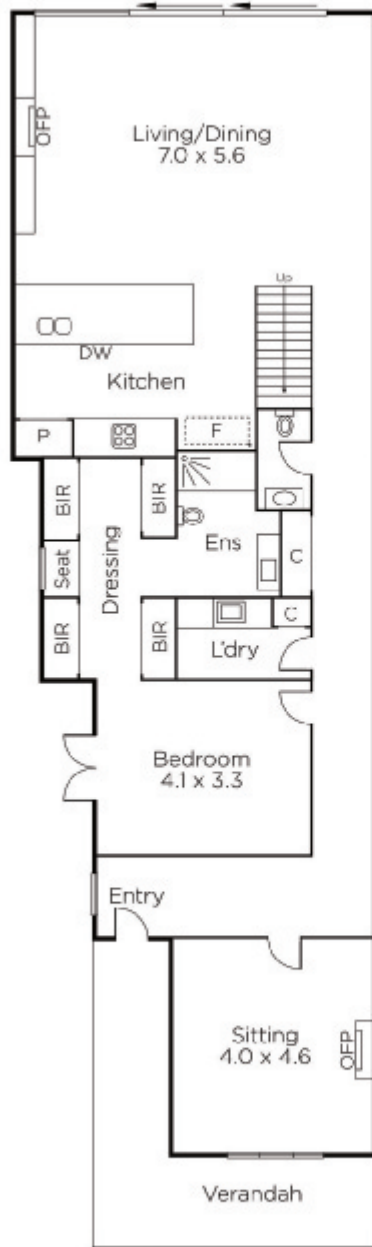

GROUND FLOOR