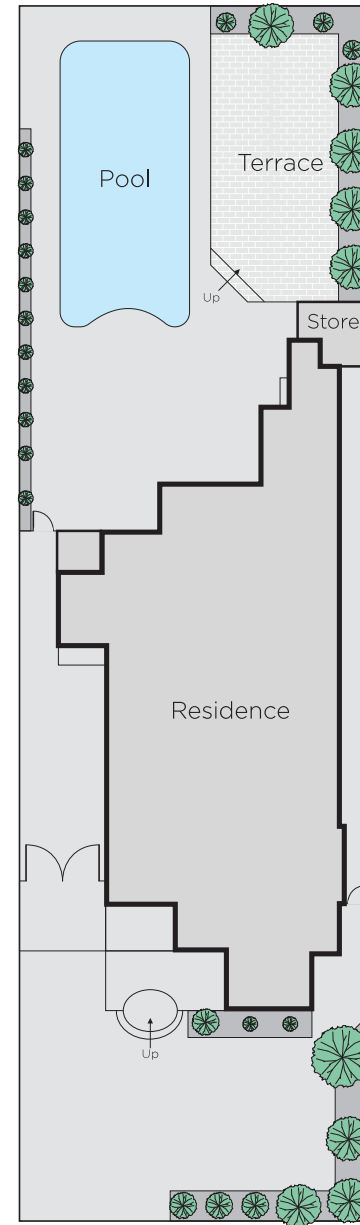

Disclaimer: Information provided is believed to be accurate as at the date of printing, no responsibility is taken for any errors or omissions. It is your responsibility to obtain independent, professional advice. Personal information collected from you is for security purposes and to contact you should the property sell prior to auction. We may use this information to provide you with other real estate services including referrals to authorised financial services' providers. Visit our website at www.marshallwhite.com.au for our privacy policy.