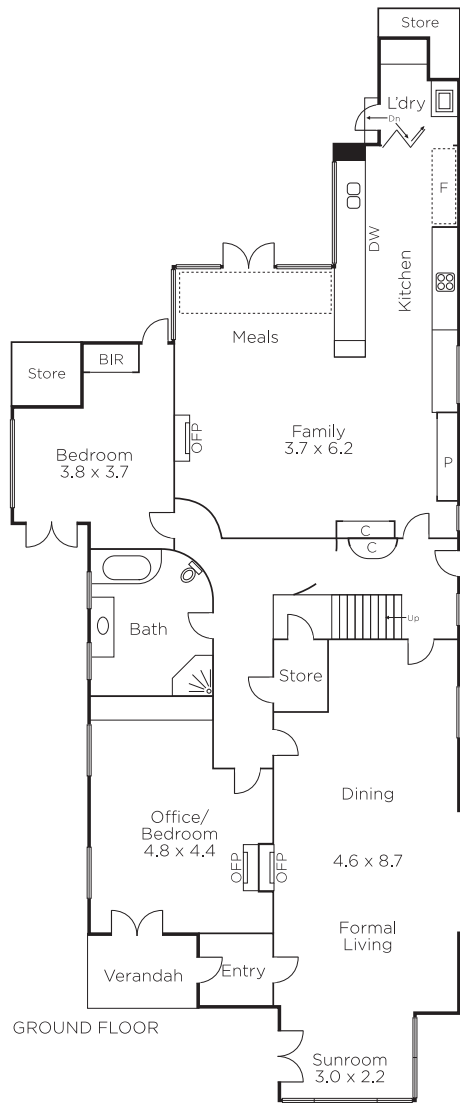

Disclaimer: Information provided is believed to be accurate as at the date of printing, no responsibility is taken for any errors or omissions. It is your responsibility to obtain independent, professional advice. Personal information collected from you is for security purposes and to contact you should the property sell prior to auction. We may use this information to provide you with other real estate services including referrals to authorised financial services' providers. Visit our website at www.marshallwhite.com.au for our privacy policy.