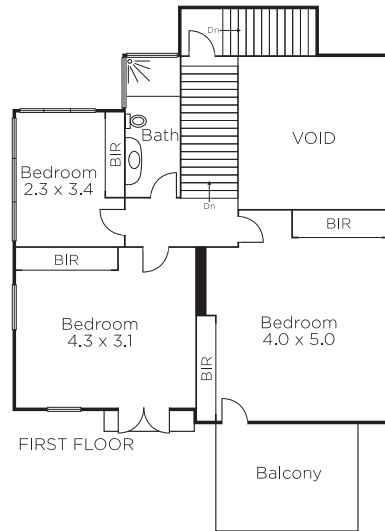

Disclaimer: Information provided is believed to be accurate as at the date of printing, no responsibility is taken for any errors or omissions. It is your responsibility to obtain independent, professional advice. Personal information collected from you is for security purposes and to contact you should the property sell prior to auction. We may use this information to provide you with other real estate services including referrals to authorised financial services' providers. Visit our website at www.marshallwhite.com.au for our privacy policy.