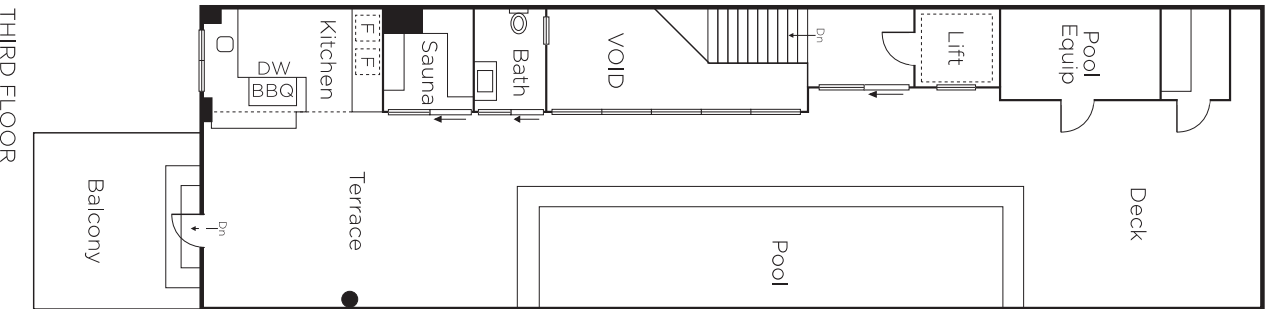

Disclaimer: Information provided is believed to be accurate as at the date of printing, no responsibility is taken for any errors or omissions. It is your responsibility to obtain independent, professional advice. Personal information collected from you is for security purposes and to contact you should the property sell prior to auction. We may use this information to provide you with other real estate services including referrals to authorised financial services' providers. Visit our website at www.marshallwhite.com.au for our privacy policy.