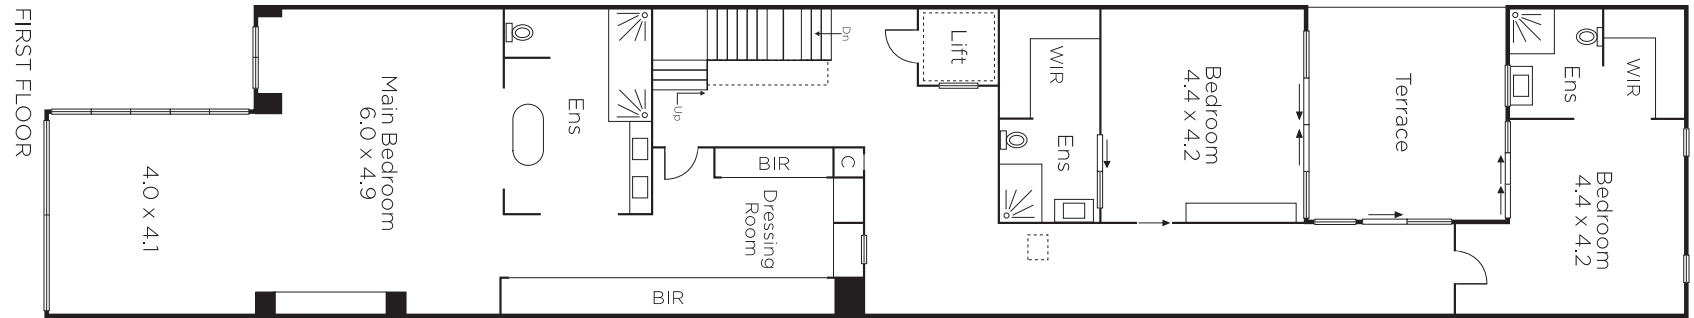

Disclaimer: Information provided is believed to be accurate as at the date of printing, no responsibility is taken for any errors or omissions. It is your responsibility to obtain independent, professional advice. Personal information collected from you is for security purposes and to contact you should the property sell prior to auction. We may use this information to provide you with other real estate services including referrals to authorised financial services' providers. Visit our website at www.marshallwhite.com.au for our privacy policy.