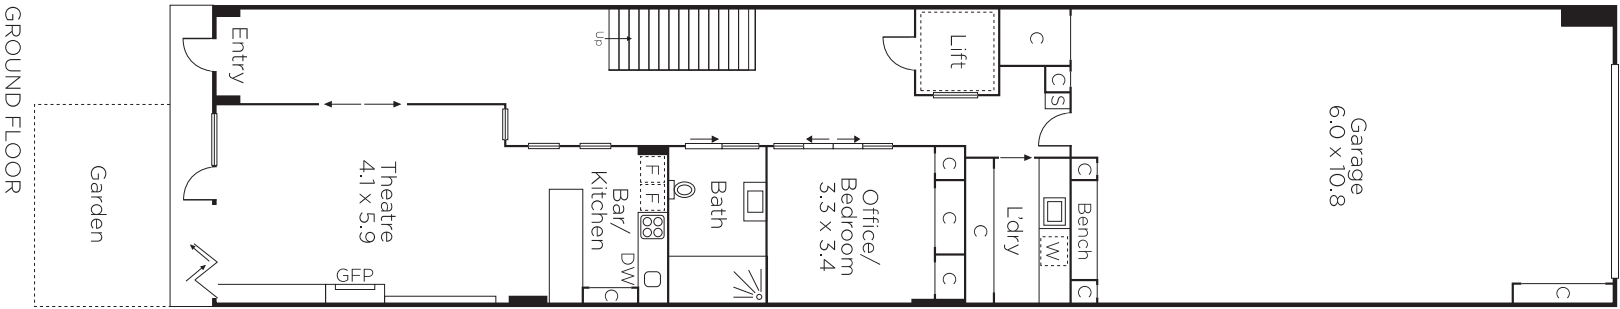

Disclaimer: Information provided is believed to be accurate as at the date of printing, no responsibility is taken for any errors or omissions. It is your responsibility to obtain independent, professional advice. Personal information collected from you is for security purposes and to contact you should the property sell prior to auction. We may use this information to provide you with other real estate services including referrals to authorised financial services' providers. Visit our website at www.marshallwhite.com.au for our privacy policy.