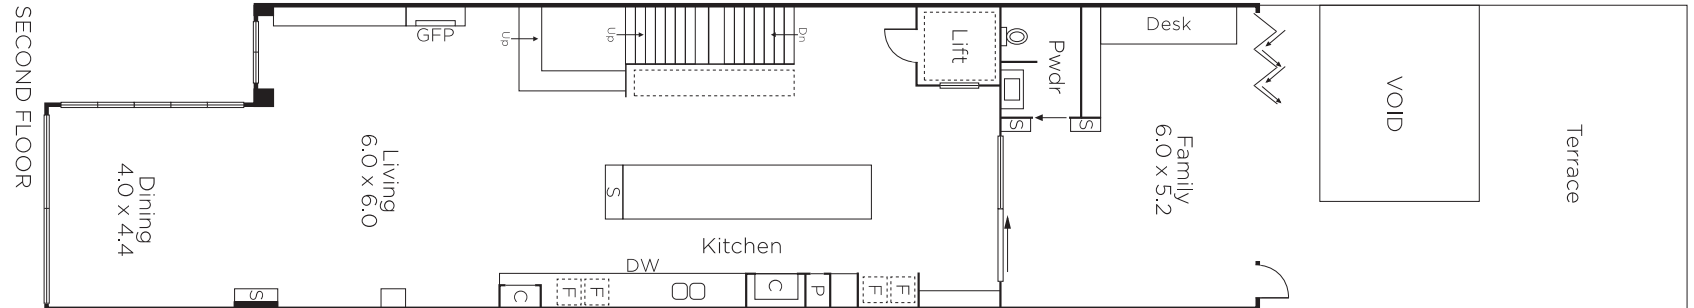

Disclaimer: Information provided is believed to be accurate as at the date of printing, no responsibility is taken for any errors or omissions. It is your responsibility to obtain independent, professional advice. Personal information collected from you is for security purposes and to contact you should the property sell prior to auction. We may use this information to provide you with other real estate services including referrals to authorised financial services' providers. Visit our website at www.marshallwhite.com.au for our privacy policy.