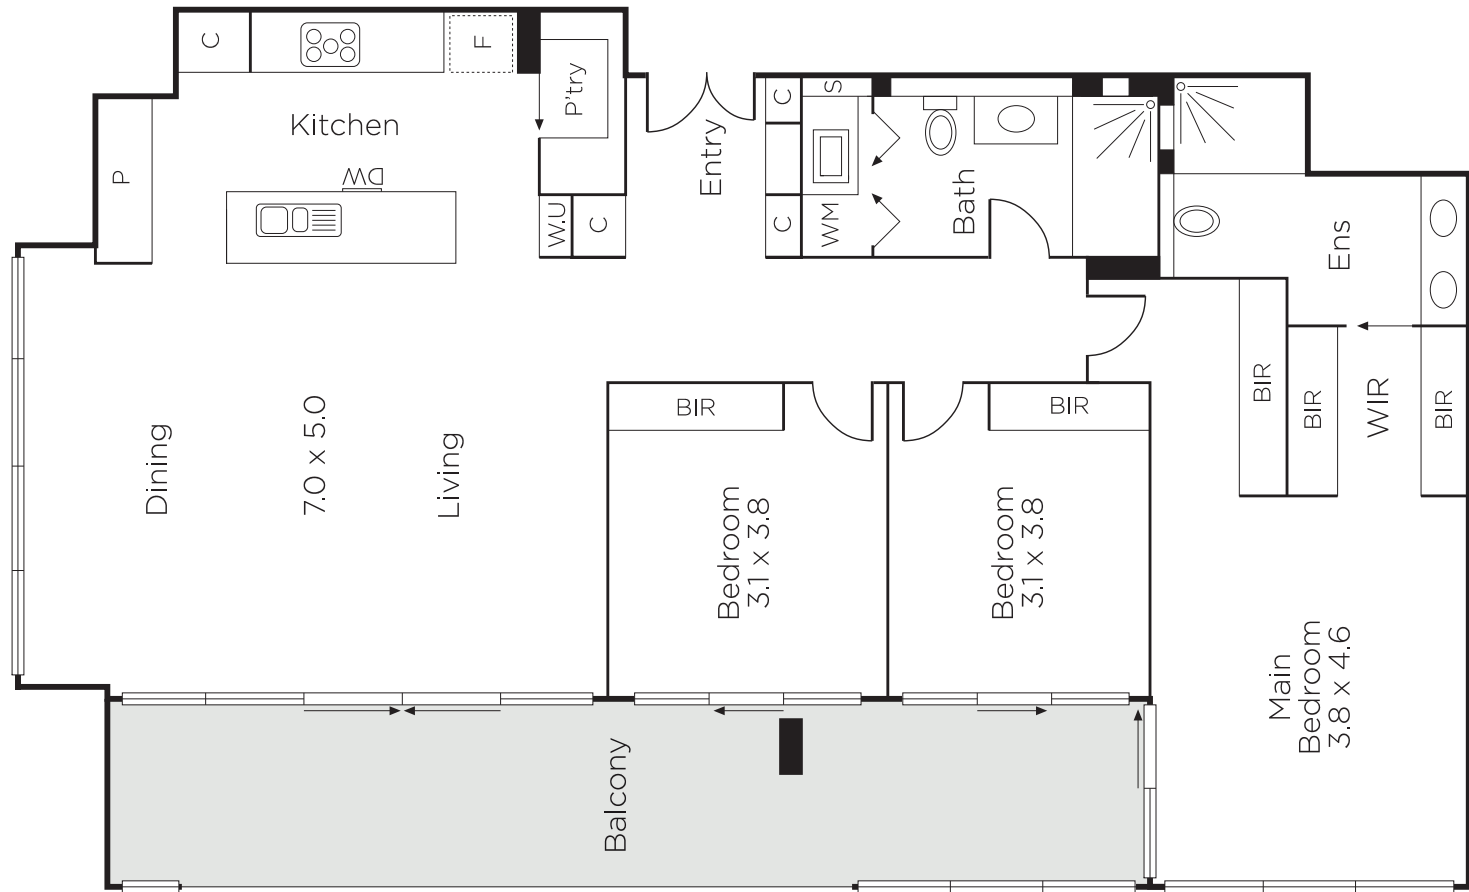

Disclaimer: Information provided is believed to be accurate as at the date of printing, no responsibility is taken for any errors or omissions. It is your responsibility to obtain independent, professional advice. Personal information collected from you is for security purposes and to contact you should the property sell prior to auction. We may use this information to provide you with other real estate services including referrals to authorised financial services' providers. Visit our website at www.marshallwhite.com.au for our privacy policy.