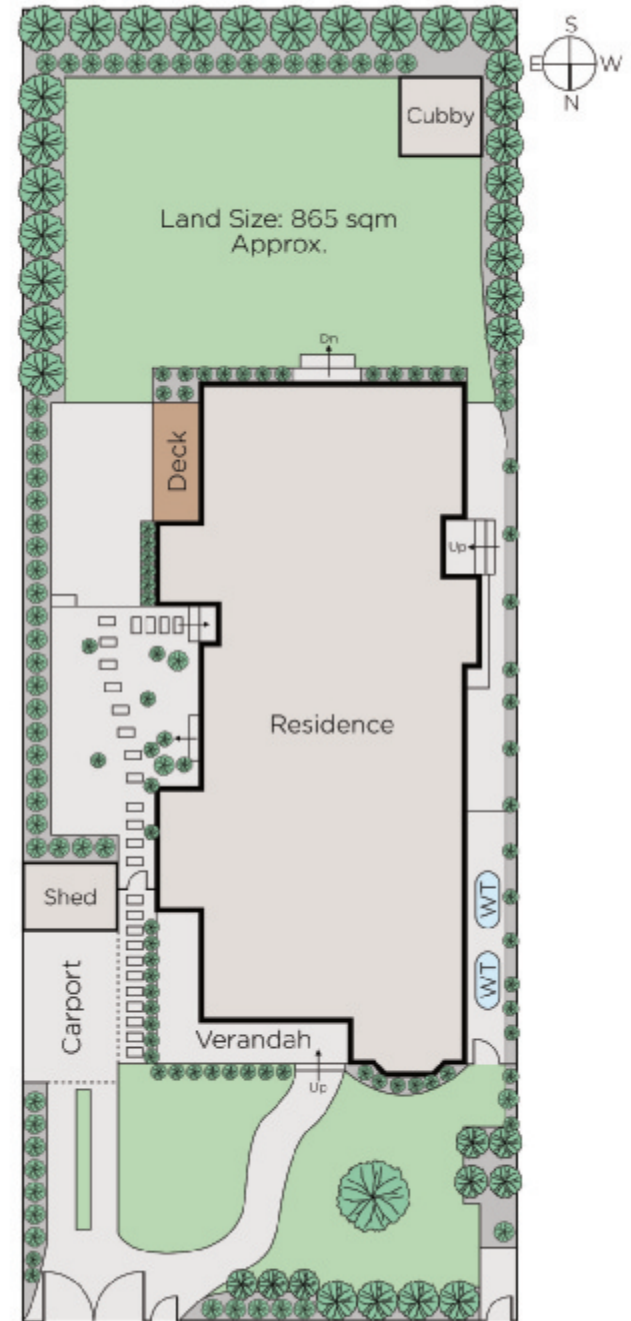

Disclaimer: Information provided is believed to be accurate as at the date of printing, no responsibility is taken for any errors or omissions. It is your responsibility to obtain independent, professional advice. Personal information collected from you is for security purposes and to contact you should the property sell prior to auction. We may use this information to provide you with other real estate services including referrals to authorised financial services' providers. Visit our website at www.marshallwhite.com.au for our privacy policy.