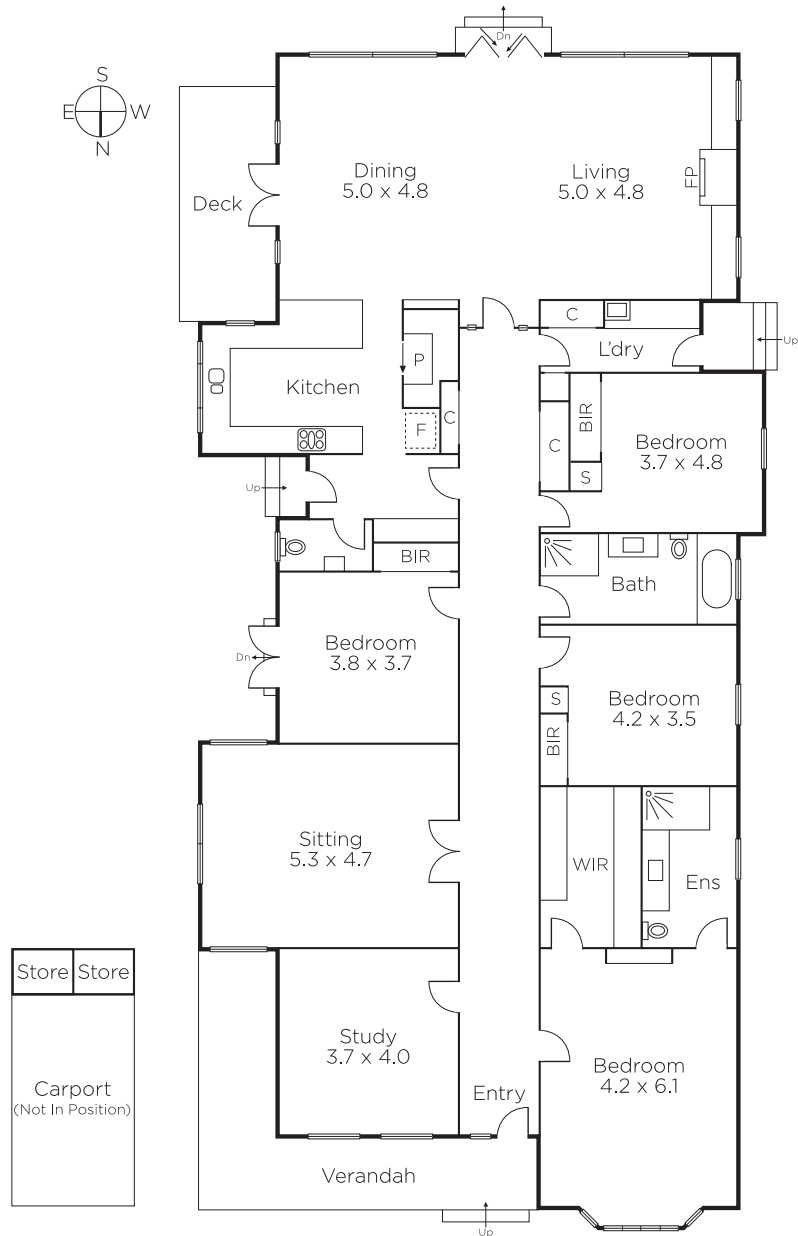

Disclaimer: Information provided is believed to be accurate as at the date of printing, no responsibility is taken for any errors or omissions. It is your responsibility to obtain independent, professional advice. Personal information collected from you is for security purposes and to contact you should the property sell prior to auction. We may use this information to provide you with other real estate services including referrals to authorised financial services' providers. Visit our website at www.marshallwhite.com.au for our privacy policy.