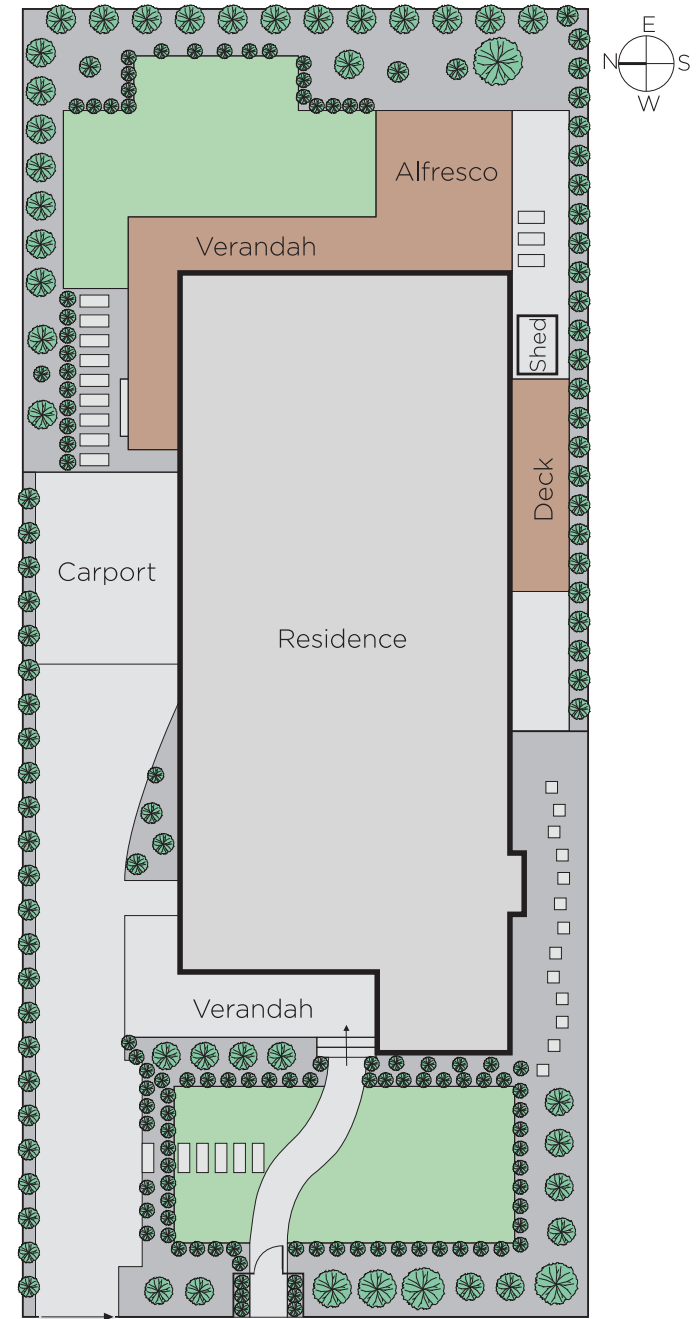

Disclaimer: Information provided is believed to be accurate as at the date of printing, no responsibility is taken for any errors or omissions. It is your responsibility to obtain independent, professional advice. Personal information collected from you is for security purposes and to contact you should the property sell prior to auction. We may use this information to provide you with other real estate services including referrals to authorised financial services' providers. Visit our website at www.marshallwhite.com.au for our privacy policy.