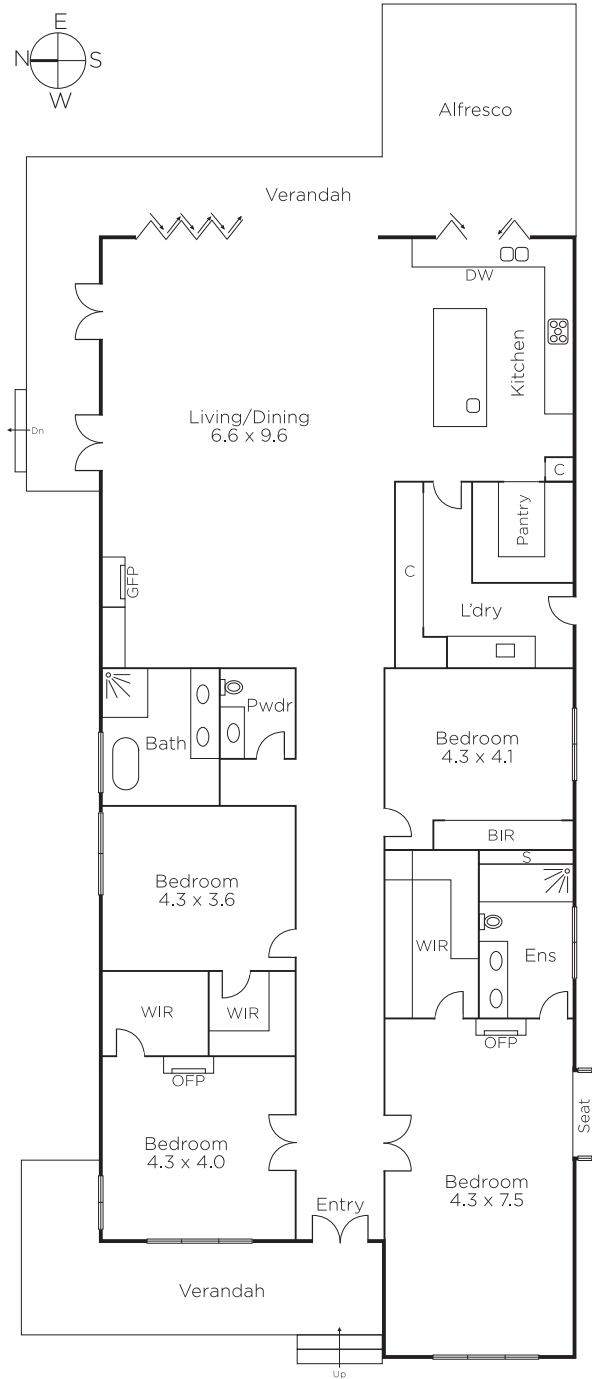

Disclaimer: Information provided is believed to be accurate as at the date of printing, no responsibility is taken for any errors or omissions. It is your responsibility to obtain independent, professional advice. Personal information collected from you is for security purposes and to contact you should the property sell prior to auction. We may use this information to provide you with other real estate services including referrals to authorised financial services' providers. Visit our website at www.marshallwhite.com.au for our privacy policy.