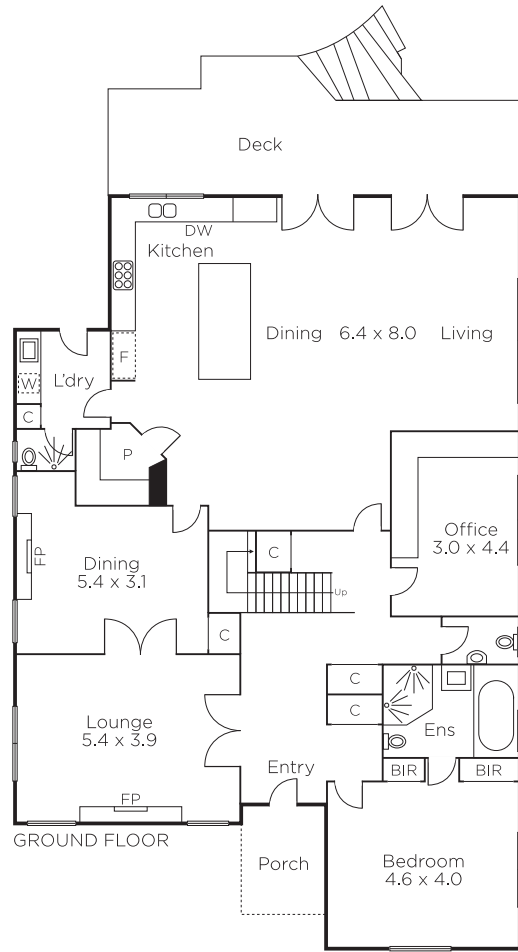

Disclaimer: Information provided is believed to be accurate as at the date of printing, no responsibility is taken for any errors or omissions. It is your responsibility to obtain independent, professional advice. Personal information collected from you is for security purposes and to contact you should the property sell prior to auction. We may use this information to provide you with other real estate services including referrals to authorised financial services' providers. Visit our website at www.marshallwhite.com.au for our privacy policy.