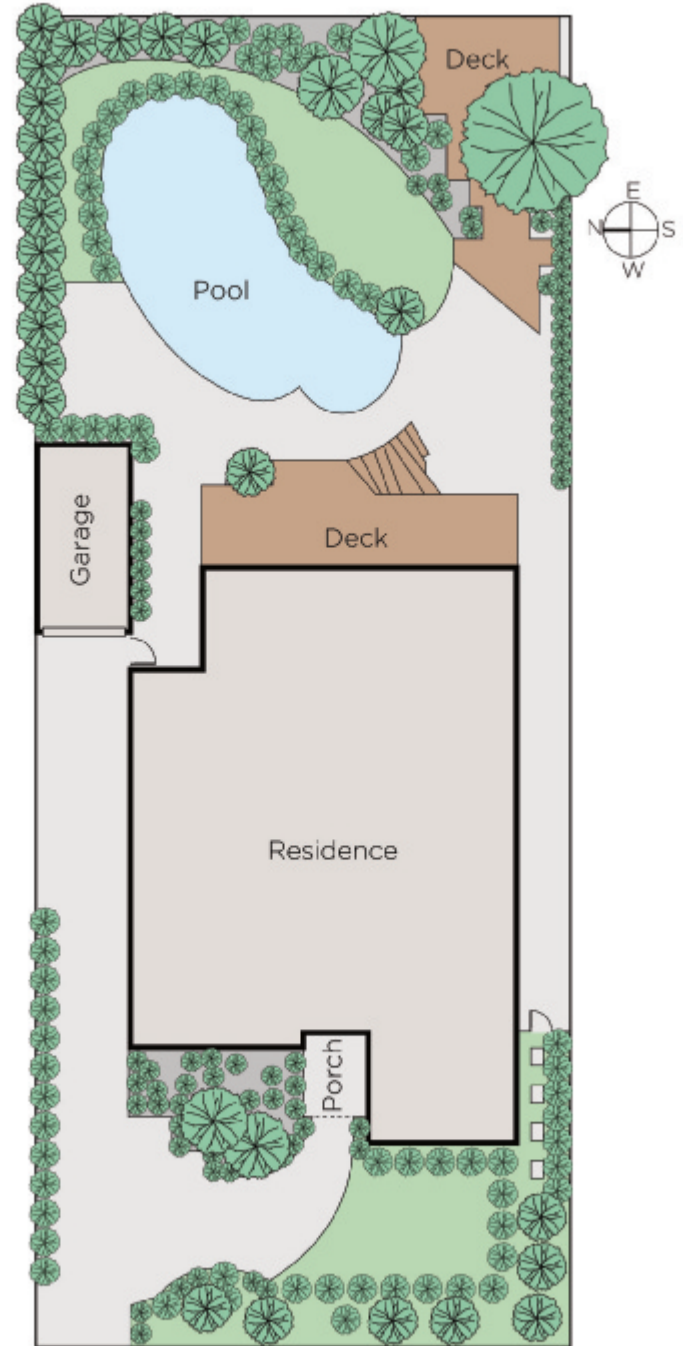

Disclaimer: Information provided is believed to be accurate as at the date of printing, no responsibility is taken for any errors or omissions. It is your responsibility to obtain independent, professional advice. Personal information collected from you is for security purposes and to contact you should the property sell prior to auction. We may use this information to provide you with other real estate services including referrals to authorised financial services' providers. Visit our website at www.marshallwhite.com.au for our privacy policy.