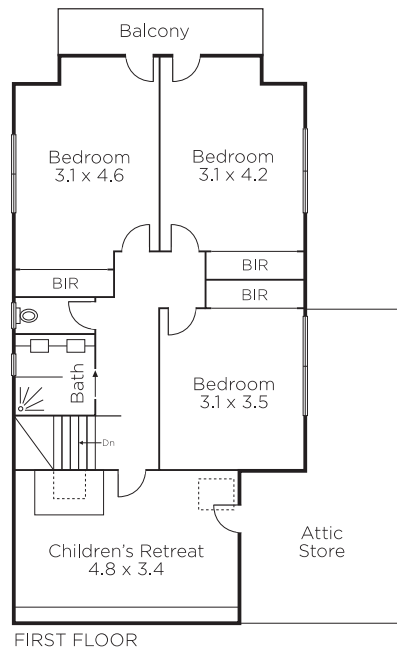

Disclaimer: Information provided is believed to be accurate as at the date of printing, no responsibility is taken for any errors or omissions. It is your responsibility to obtain independent, professional advice. Personal information collected from you is for security purposes and to contact you should the property sell prior to auction. We may use this information to provide you with other real estate services including referrals to authorised financial services' providers. Visit our website at www.marshallwhite.com.au for our privacy policy.