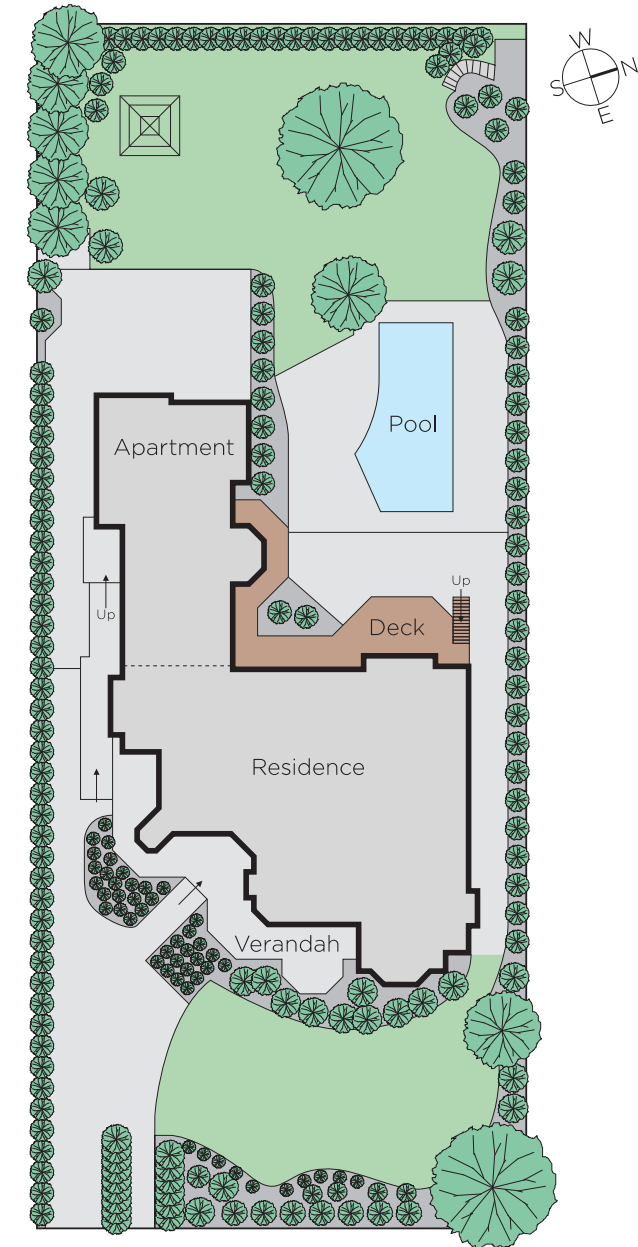

Disclaimer: Information provided is believed to be accurate as at the date of printing, no responsibility is taken for any errors or omissions. It is your responsibility to obtain independent, professional advice. Personal information collected from you is for security purposes and to contact you should the property sell prior to auction. We may use this information to provide you with other real estate services including referrals to authorised financial services' providers. Visit our website at www.marshallwhite.com.au for our privacy policy.