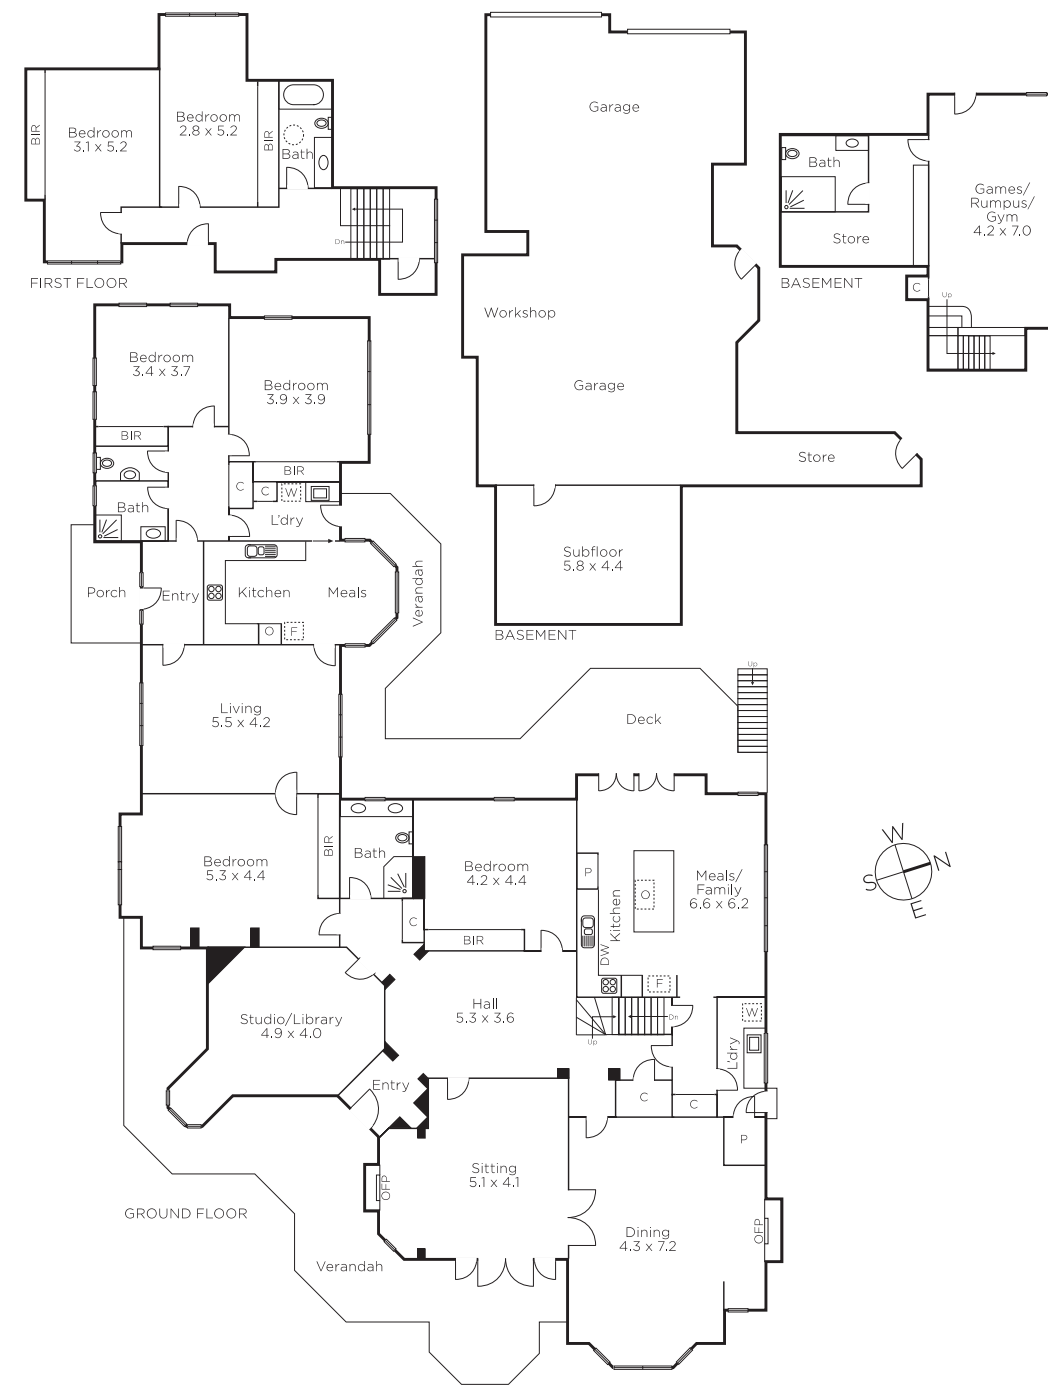

Disclaimer: Information provided is believed to be accurate as at the date of printing, no responsibility is taken for any errors or omissions. It is your responsibility to obtain independent, professional advice. Personal information collected from you is for security purposes and to contact you should the property sell prior to auction. We may use this information to provide you with other real estate services including referrals to authorised financial services' providers. Visit our website at www.marshallwhite.com.au for our privacy policy.