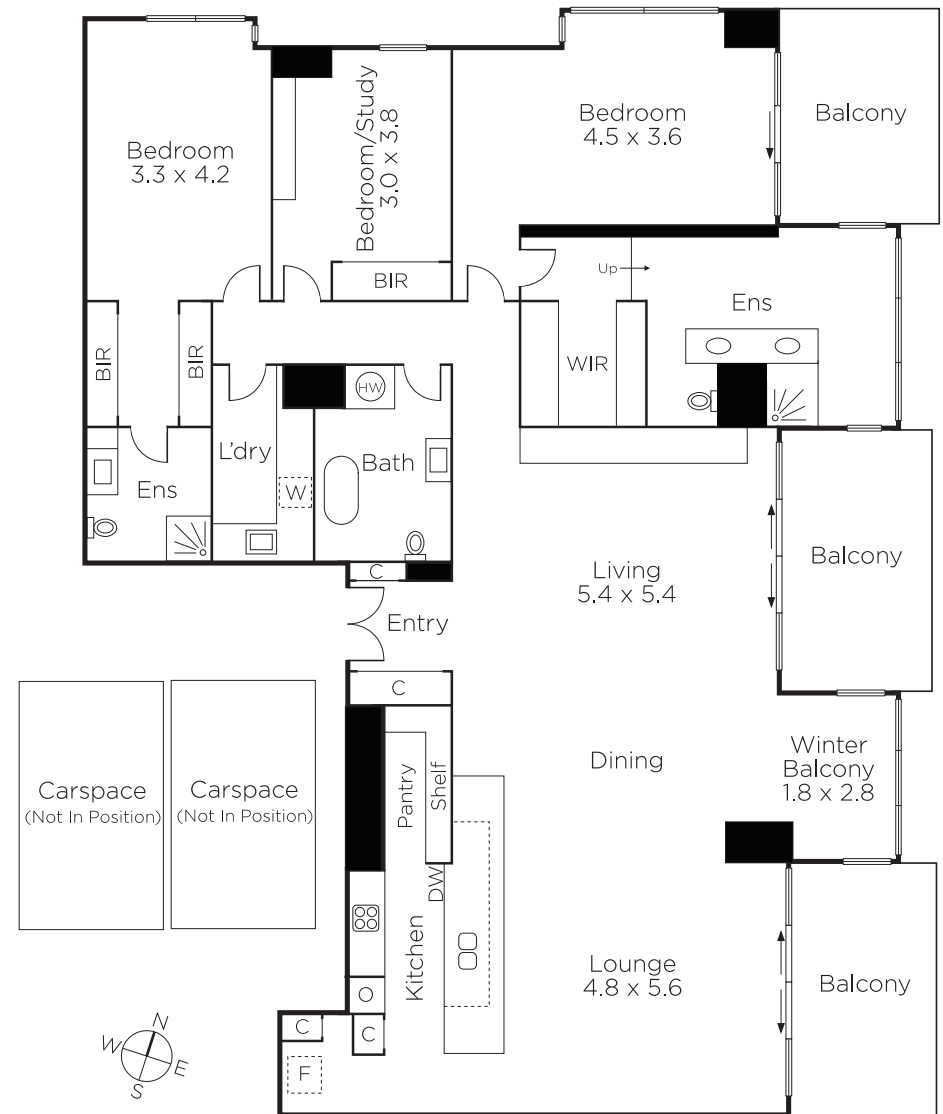

Disclaimer: Information provided is believed to be accurate as at the date of printing, no responsibility is taken for any errors or omissions. It is your responsibility to obtain independent, professional advice. Personal information collected from you is for security purposes and to contact you should the property sell prior to auction. We may use this information to provide you with other real estate services including referrals to authorised financial services' providers. Visit our website at www.marshallwhite.com.au for our privacy policy.