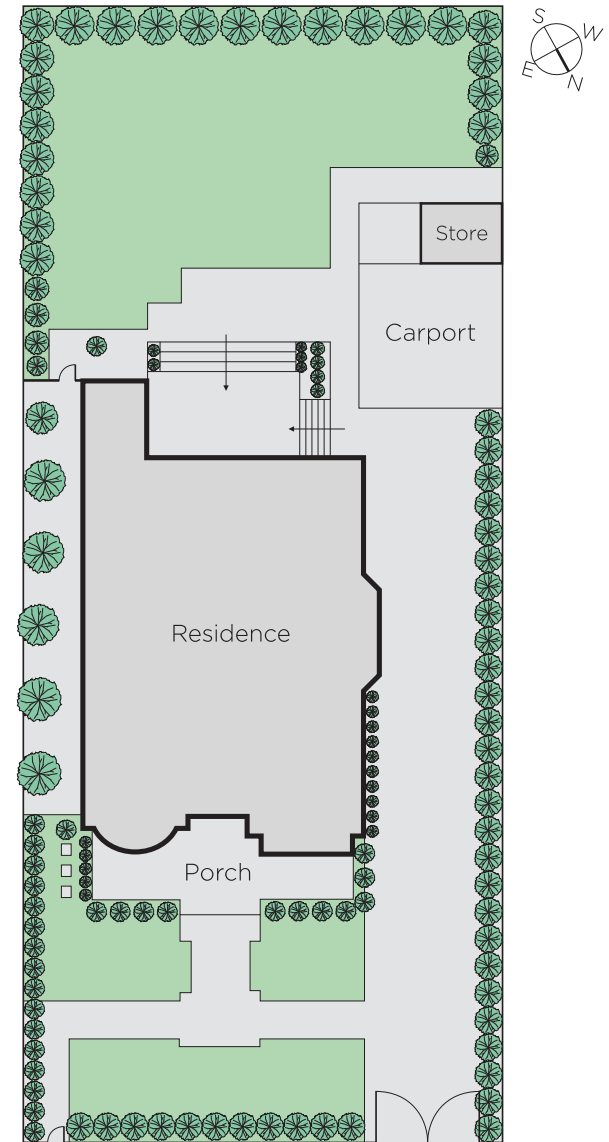

Disclaimer: Information provided is believed to be accurate as at the date of printing, no responsibility is taken for any errors or omissions. It is your responsibility to obtain independent, professional advice. Personal information collected from you is for security purposes and to contact you should the property sell prior to auction. We may use this information to provide you with other real estate services including referrals to authorised financial services' providers. Visit our website at www.marshallwhite.com.au for our privacy policy.