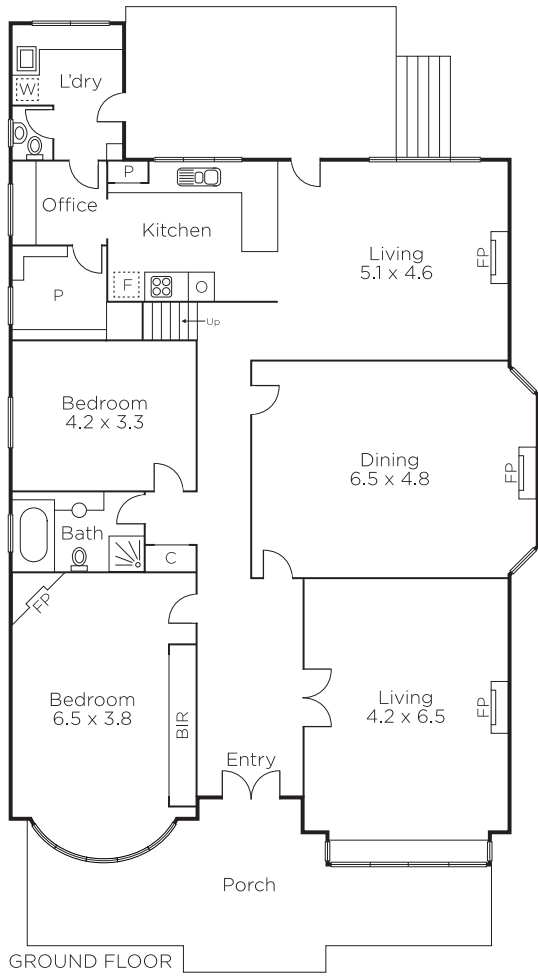

Disclaimer: Information provided is believed to be accurate as at the date of printing, no responsibility is taken for any errors or omissions. It is your responsibility to obtain independent, professional advice. Personal information collected from you is for security purposes and to contact you should the property sell prior to auction. We may use this information to provide you with other real estate services including referrals to authorised financial services' providers. Visit our website at www.marshallwhite.com.au for our privacy policy.