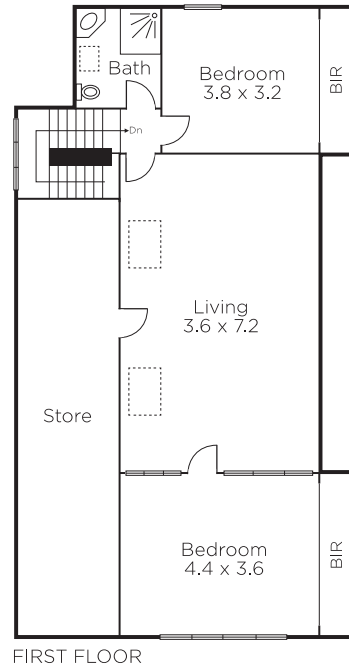

Disclaimer: Information provided is believed to be accurate as at the date of printing, no responsibility is taken for any errors or omissions. It is your responsibility to obtain independent, professional advice. Personal information collected from you is for security purposes and to contact you should the property sell prior to auction. We may use this information to provide you with other real estate services including referrals to authorised financial services' providers. Visit our website at www.marshallwhite.com.au for our privacy policy.