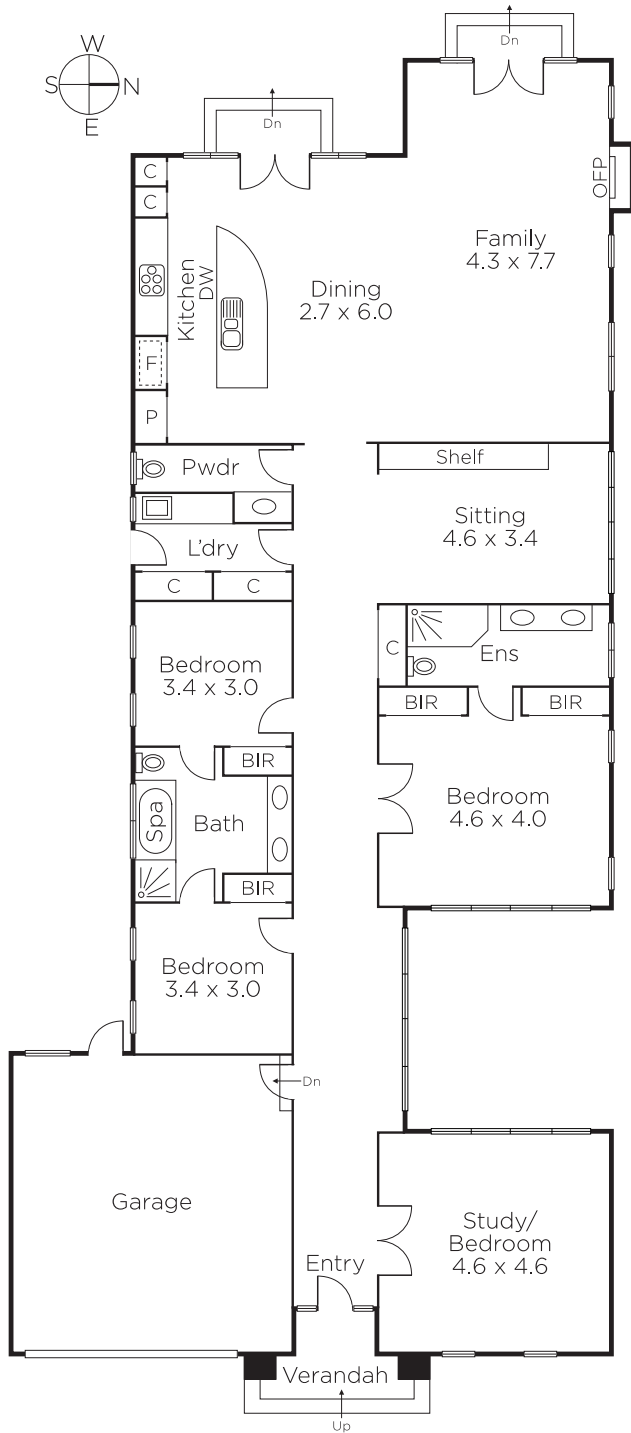

Disclaimer: Information provided is believed to be accurate as at the date of printing, no responsibility is taken for any errors or omissions. It is your responsibility to obtain independent, professional advice. Personal information collected from you is for security purposes and to contact you should the property sell prior to auction. We may use this information to provide you with other real estate services including referrals to authorised financial services' providers. Visit our website at www.marshallwhite.com.au for our privacy policy.