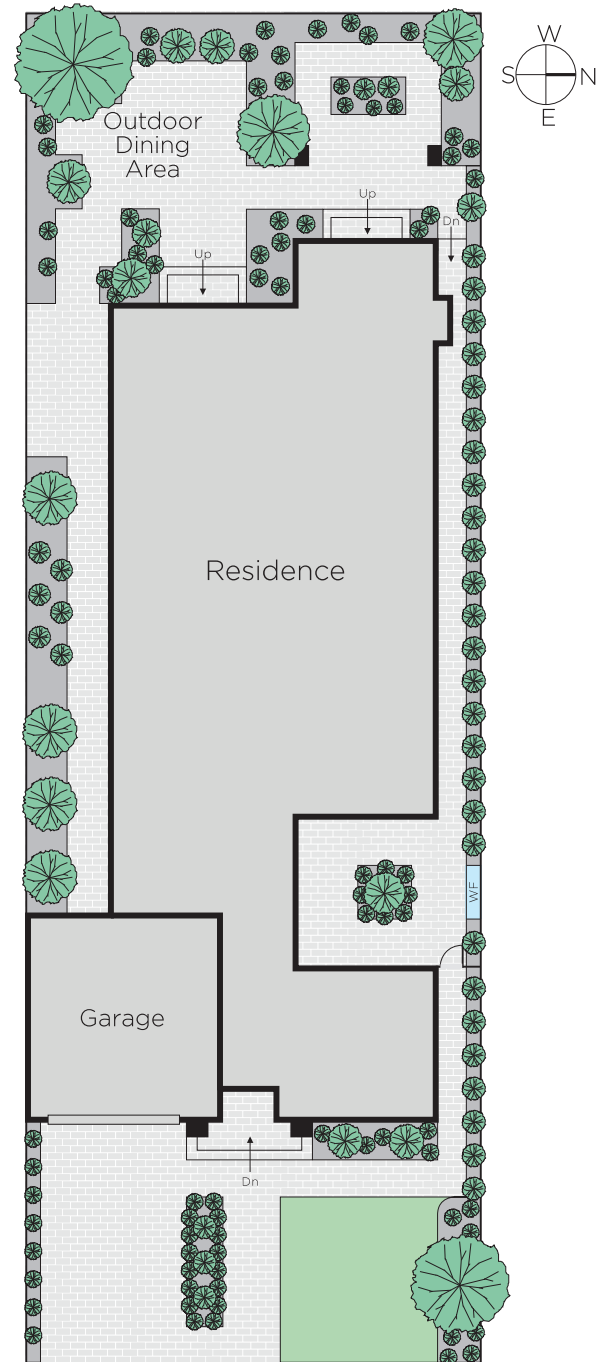

Disclaimer: Information provided is believed to be accurate as at the date of printing, no responsibility is taken for any errors or omissions. It is your responsibility to obtain independent, professional advice. Personal information collected from you is for security purposes and to contact you should the property sell prior to auction. We may use this information to provide you with other real estate services including referrals to authorised financial services' providers. Visit our website at www.marshallwhite.com.au for our privacy policy.