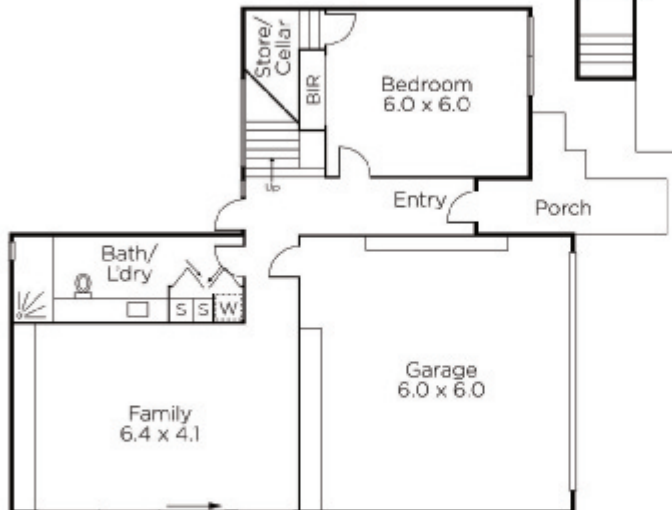

## A Sanctuary of Style on Hedgeley Dene

Idyllically situated one door from Hedgeley Dene, the inspired design of this stunning contemporary residence has created a glorious lifestyle oasis where spectacular interior spaces are matched by equally beautiful private garden surrounds. A wide entrance hall featuring polished concrete floors and high ceilings introduces a superbly proportioned sitting room or retreat opening out to private north-facing landscaped garden. Vaulted ceilings accentuate the scale of the expansive living and dining room with a fireplace and streamlined gourmet kitchen with five appliances. Strategically placed windows maximize the picturesque garden outlooks while full height glass doors open to both a north facing roof top deck and a leafy private garden with BBQ and pond. The main bedroom suite features a stylish en-suite, built in robe and fitted study overlooking the garden, while on the level below there is an additional double bedroom with built in robe and chic bathroom. Impeccably appointed with security intercom, Euro-laundry, storage/cellar and internally accessed double garage. Land size: 501sqm (approx.)

UPPER GROUND FLOOR

LOWER GROUND FLOOR

Disclaimer: Information provided is believed to be accurate as at the date of printing, no responsibility is taken for any errors or omissions. It is your responsibility to obtain independent, professional advice. Personal information collected from you is for security purposes and to contact you should the property sell prior to auction. We may use this information to provide you with other real estate services including referrals to authorised financial services' providers. Visit our website at [www.marshallwhite.com.au](http://www.marshallwhite.com.au) for our privacy policy.