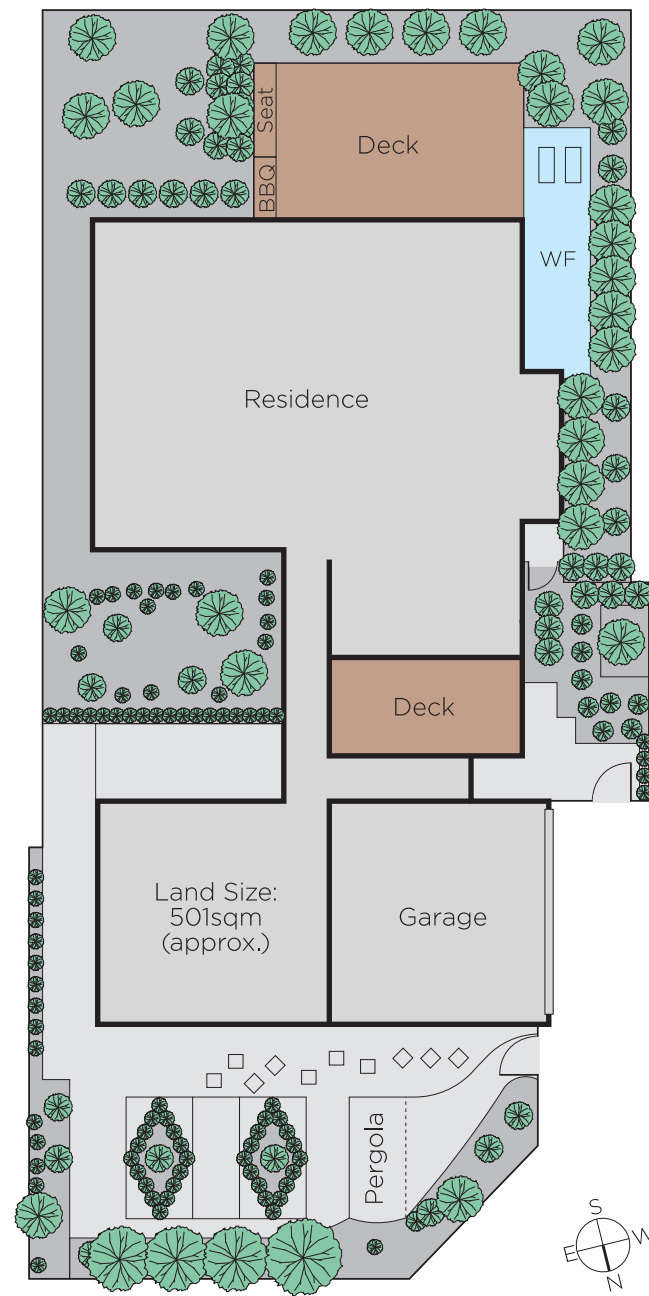

Disclaimer: Information provided is believed to be accurate as at the date of printing, no responsibility is taken for any errors or omissions. It is your responsibility to obtain independent, professional advice. Personal information collected from you is for security purposes and to contact you should the property sell prior to auction. We may use this information to provide you with other real estate services including referrals to authorised financial services' providers. Visit our website at www.marshallwhite.com.au for our privacy policy.