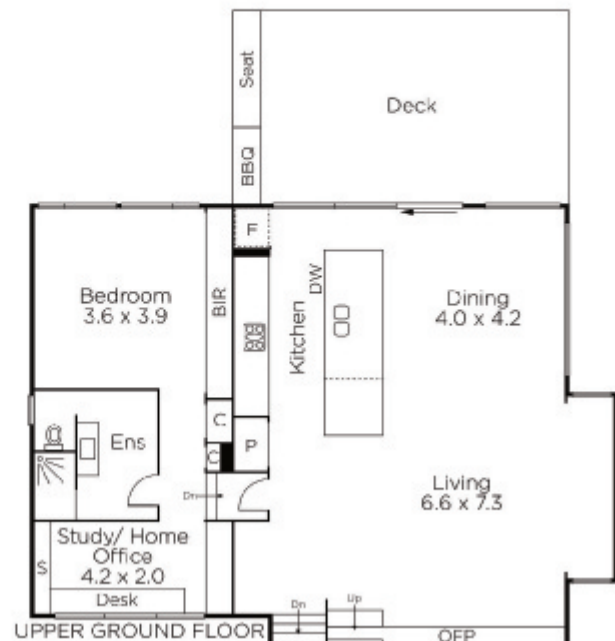

## A Sanctuary of Style on Hedgeley Dene

Idyllically situated one door from Hedgeley Dene, the inspired design of this stunning contemporary residence has created a glorious lifestyle oasis where spectacular interior spaces are matched by equally beautiful private garden surrounds. A wide entrance hall featuring polished concrete floors and high ceilings introduces a superbly proportioned sitting room or retreat opening out to private north-facing landscaped garden. Vaulted ceilings accentuate the scale of the expansive living and dining room with a fireplace and streamlined gourmet kitchen with five appliances. Strategically placed windows maximize the picturesque garden outlooks while full height glass doors open to both a north facing roof top deck and a leafy private garden with BBQ and pond. The main bedroom suite features a stylish en-suite, built in robe and fitted study overlooking the garden, while on the level below there is an additional double bedroom with built in robe and chic bathroom. Impeccably appointed with security intercom, Euro-laundry, storage/cellar and internally accessed double garage. Land size: 501sqm (approx.)

UPPER GROUND FLOOR

LOWER GROUND FLOOR

Disclaimer: Information provided is believed to be accurate as at the date of printing, no responsibility is taken for any errors or omissions. It is your responsibility to obtain independent, professional advice. Personal information collected from you is for security purposes and to contact you should the property sell prior to auction. We may use this information to provide you with other real estate services including referrals to authorised financial services' providers. Visit our website at [www.marshallwhite.com.au](http://www.marshallwhite.com.au) for our privacy policy.