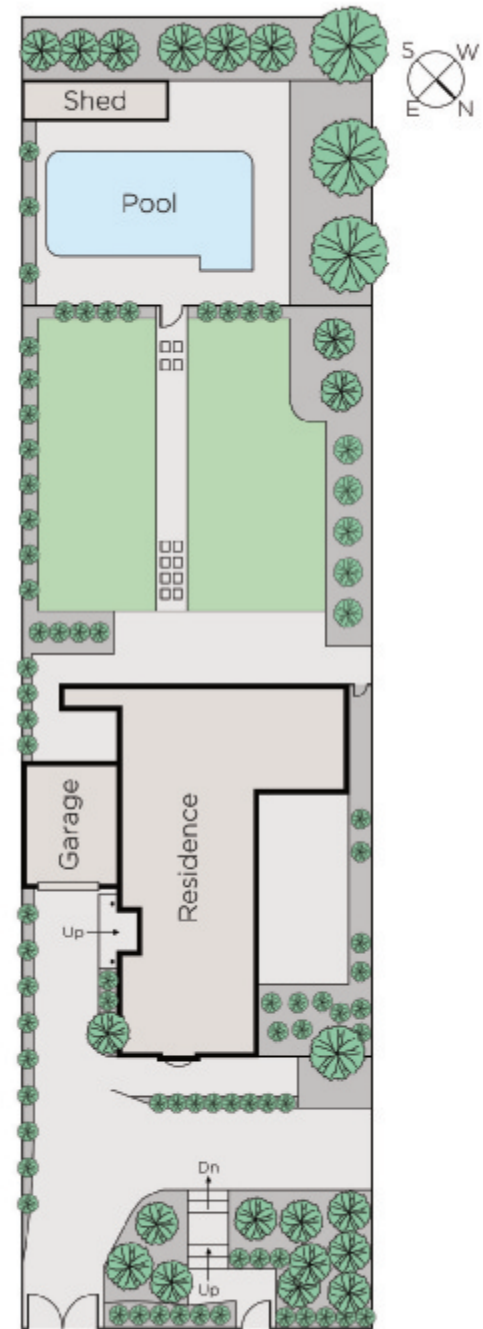

Disclaimer: Information provided is believed to be accurate as at the date of printing, no responsibility is taken for any errors or omissions. It is your responsibility to obtain independent, professional advice. Personal information collected from you is for security purposes and to contact you should the property sell prior to auction. We may use this information to provide you with other real estate services including referrals to authorised financial services' providers. Visit our website at www.marshallwhite.com.au for our privacy policy.