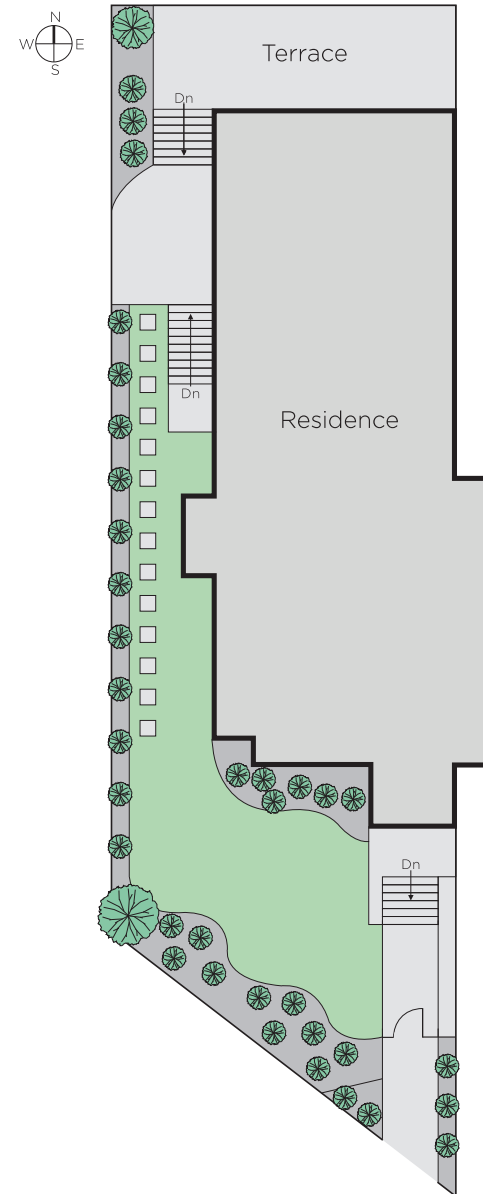

Disclaimer: Information provided is believed to be accurate as at the date of printing, no responsibility is taken for any errors or omissions. It is your responsibility to obtain independent, professional advice. Personal information collected from you is for security purposes and to contact you should the property sell prior to auction. We may use this information to provide you with other real estate services including referrals to authorised financial services' providers. Visit our website at www.marshallwhite.com.au for our privacy policy.