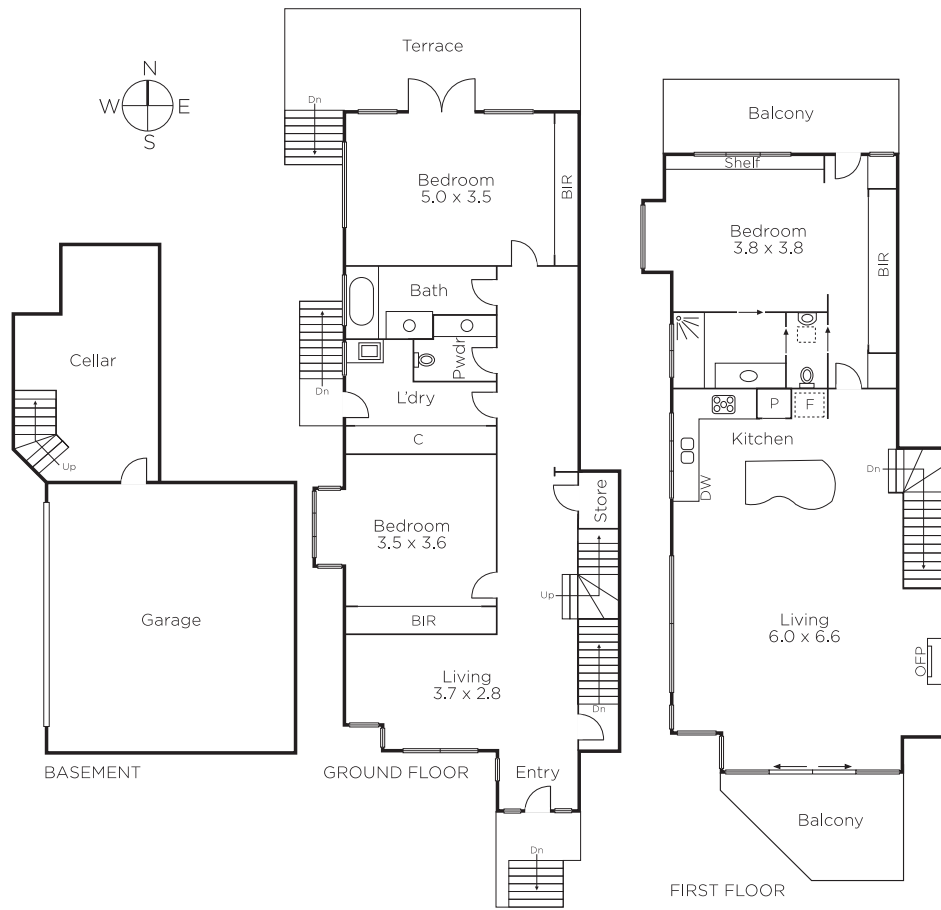

Disclaimer: Information provided is believed to be accurate as at the date of printing, no responsibility is taken for any errors or omissions. It is your responsibility to obtain independent, professional advice. Personal information collected from you is for security purposes and to contact you should the property sell prior to auction. We may use this information to provide you with other real estate services including referrals to authorised financial services' providers. Visit our website at www.marshallwhite.com.au for our privacy policy.