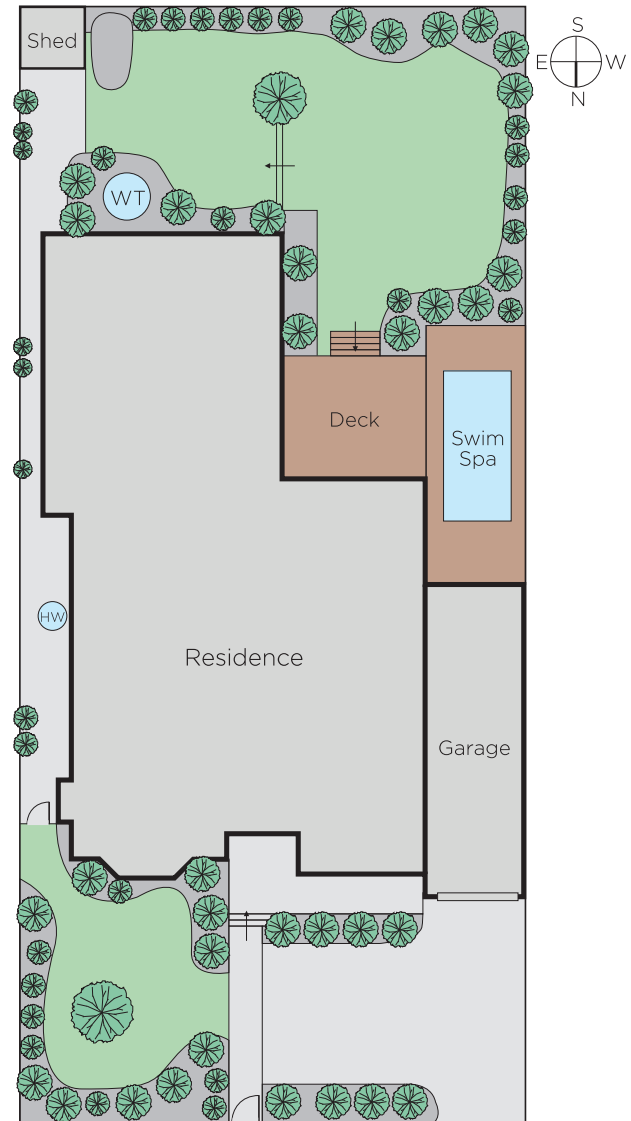

Disclaimer: Information provided is believed to be accurate as at the date of printing, no responsibility is taken for any errors or omissions. It is your responsibility to obtain independent, professional advice. Personal information collected from you is for security purposes and to contact you should the property sell prior to auction. We may use this information to provide you with other real estate services including referrals to authorised financial services' providers. Visit our website at www.marshallwhite.com.au for our privacy policy.