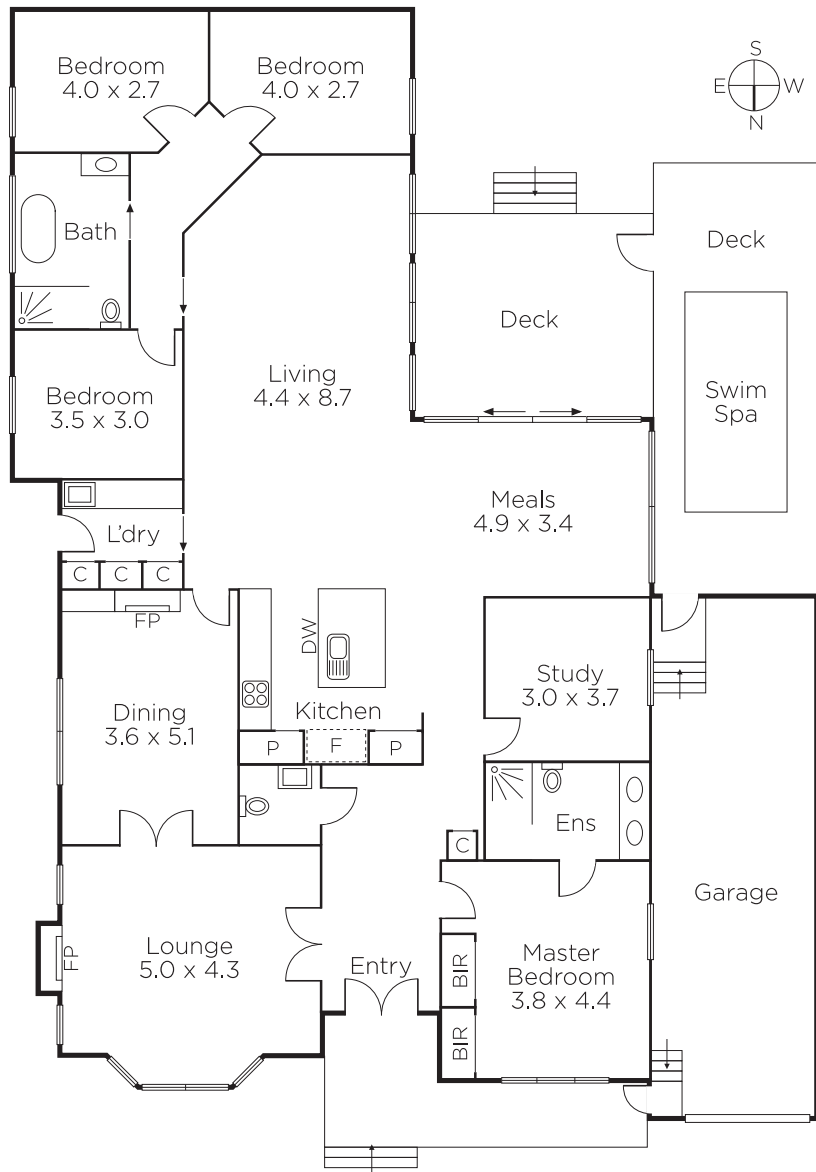

Disclaimer: Information provided is believed to be accurate as at the date of printing, no responsibility is taken for any errors or omissions. It is your responsibility to obtain independent, professional advice. Personal information collected from you is for security purposes and to contact you should the property sell prior to auction. We may use this information to provide you with other real estate services including referrals to authorised financial services' providers. Visit our website at www.marshallwhite.com.au for our privacy policy.