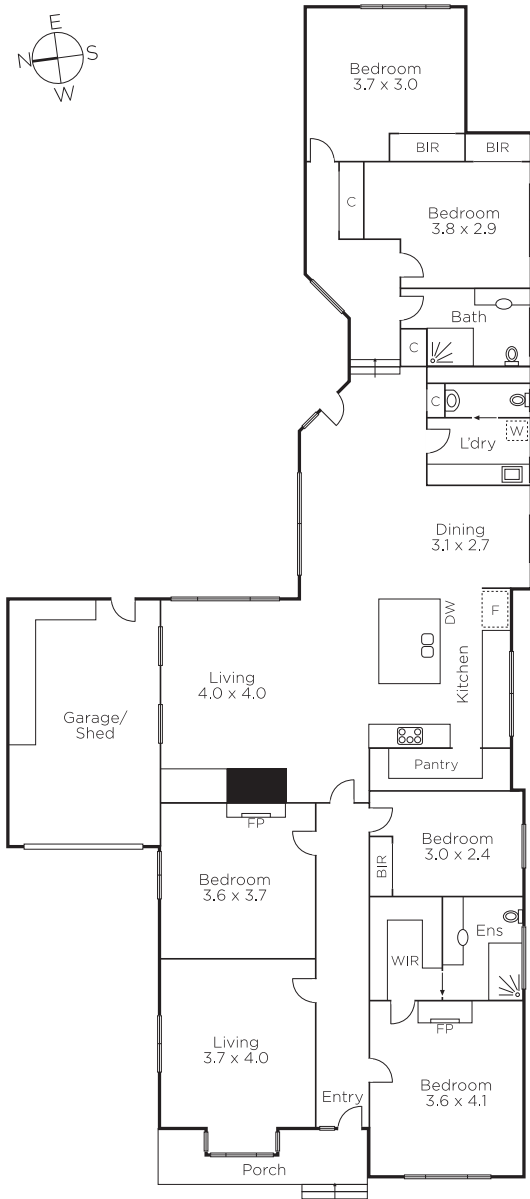

Disclaimer: Information provided is believed to be accurate as at the date of printing, no responsibility is taken for any errors or omissions. It is your responsibility to obtain independent, professional advice. Personal information collected from you is for security purposes and to contact you should the property sell prior to auction. We may use this information to provide you with other real estate services including referrals to authorised financial services' providers. Visit our website at www.marshallwhite.com.au for our privacy policy.