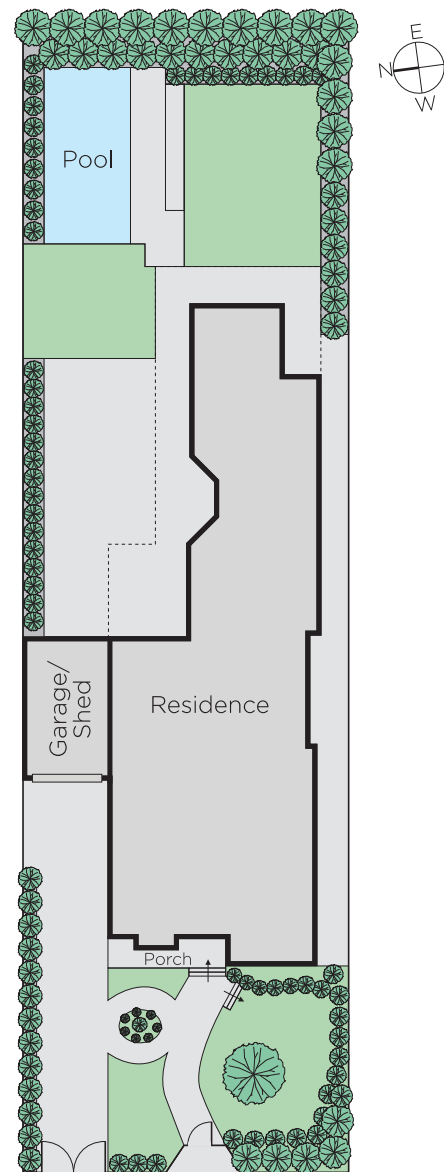

Disclaimer: Information provided is believed to be accurate as at the date of printing, no responsibility is taken for any errors or omissions. It is your responsibility to obtain independent, professional advice. Personal information collected from you is for security purposes and to contact you should the property sell prior to auction. We may use this information to provide you with other real estate services including referrals to authorised financial services' providers. Visit our website at www.marshallwhite.com.au for our privacy policy.