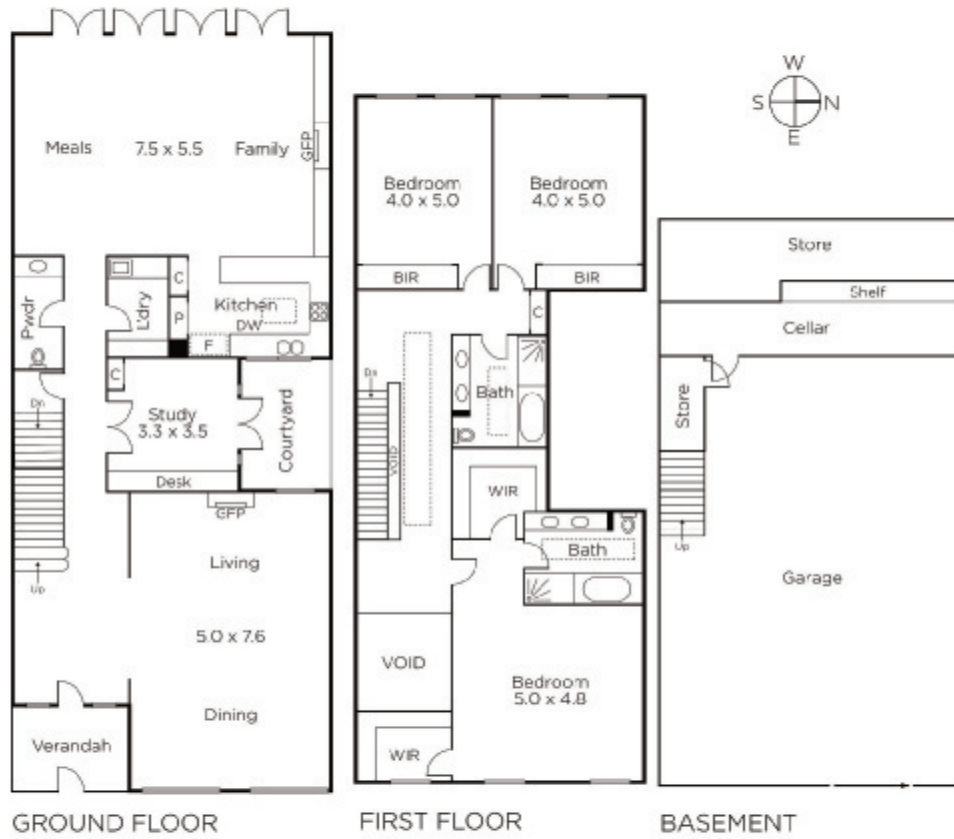

Disclaimer: Information provided is believed to be accurate as at the date of printing, no responsibility is taken for any errors or omissions. It is your responsibility to obtain independent, professional advice. Personal information collected from you is for security purposes and to contact you should the property sell prior to auction. We may use this information to provide you with other real estate services including referrals to authorised financial services' providers. Visit our website at www.marshallwhite.com.au for our privacy policy.